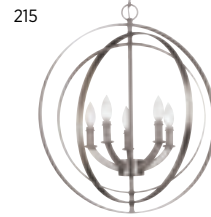

EQUINOX
Burnished Silver