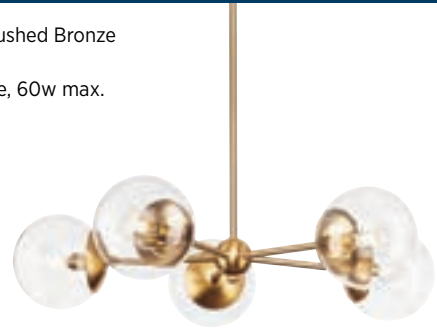

FINISHES

009 Brushed Nickel

31M Matte Black

109 Brushed Bronze

Atwell

P400326-109 Brushed Bronze
40" L, 14.75" W., 5.87" ht.
4 candelabra base, 60w max.

P400325-109 Brushed Bronze
28" dia., 5.87" ht.
5 candelabra base, 60w max.