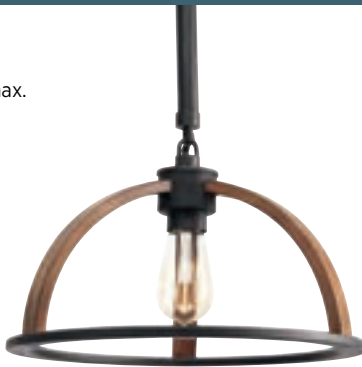

Trestle

Gilded Iron with hand-painted oak accent.

71 Gilded Iron

P5152-71 Gilded Iron
14" dia., 8.75" ht.
1 medium base, 60w max.

P5315-71 Gilded Iron
7.87" dia., 6.37" ht.
1 medium base, 60w max.

P4720-71 Gilded Iron
32.5" W., 20.37" ht.
4 medium base, 60w max.