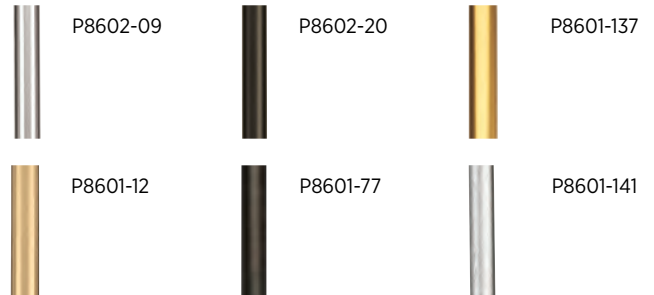

Contains (2) 6" and (1) 12" stems and couplings.

- P8602-09** Brushed Nickel
- P8602-20** Antique Bronze
- P8602-31M** Matte Black
- P8602-163** Vintage Brass
- P8602-168** Antique Gold

- P8602-175** Distressed Brass
- P8602-176** Gilded Silver
- P8602-191** Brushed Gold
- P8602-196** Aged Bronze