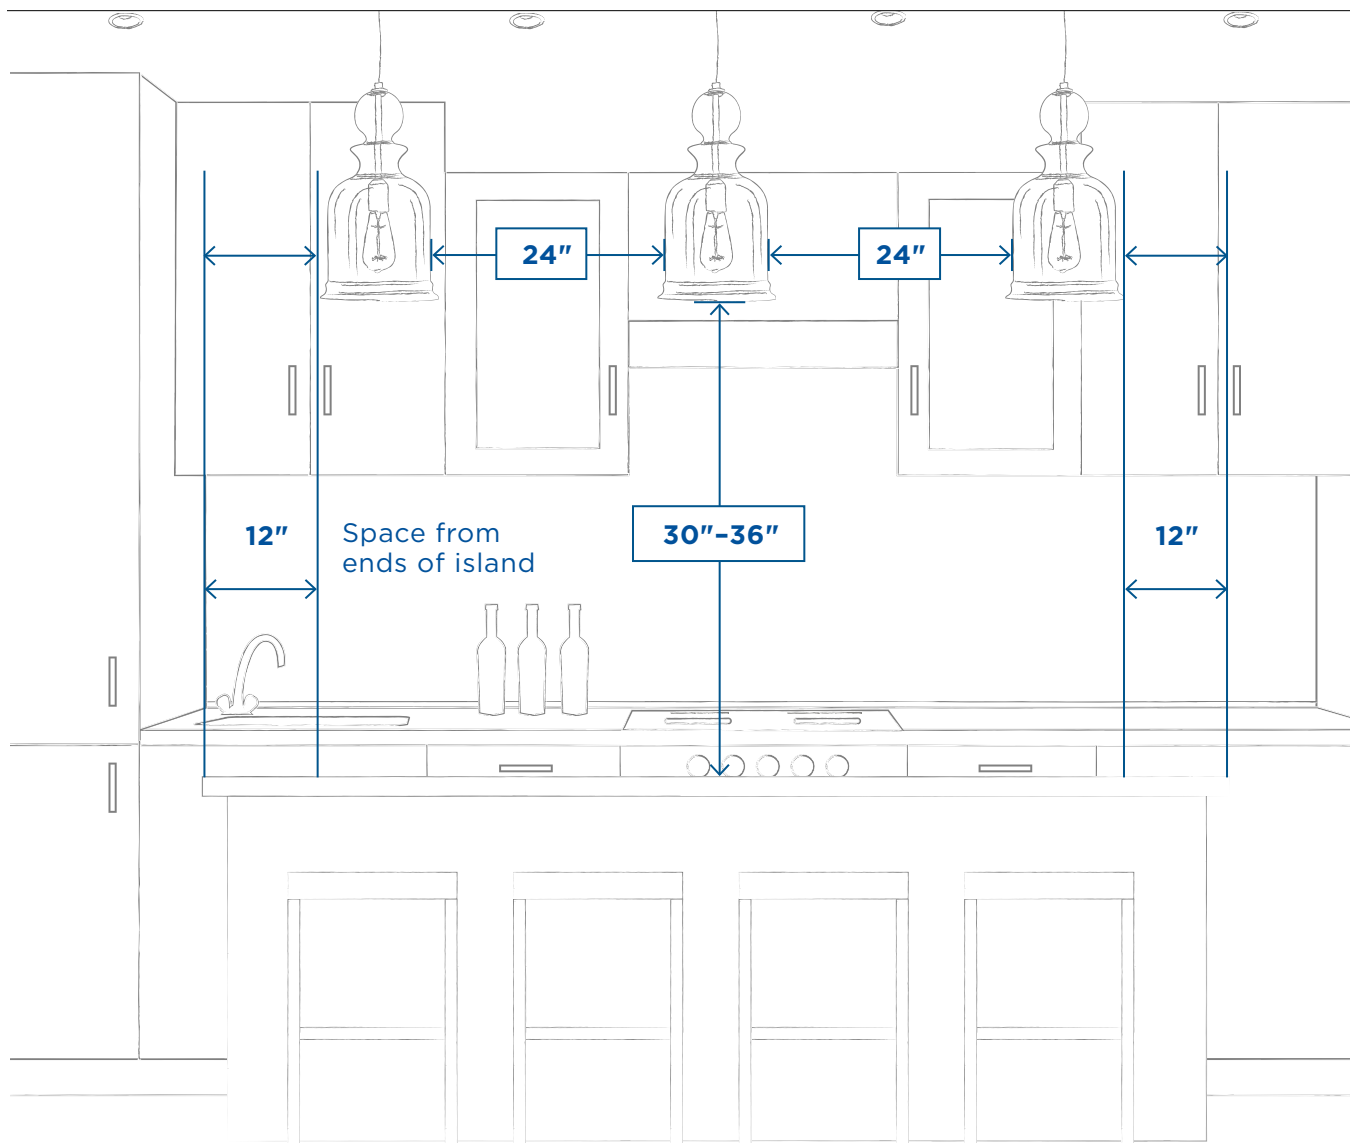

Kitchen Sizing Guides

Kitchen Pendants

Start the row 12"-15" in from either end of the island and then space the pendants evenly within that span.

Space pendants around 24"- 30" apart from one another (depending on style & quantity).

Pendants should be at least 10" smaller in diameter than the width of the countertops. Consider the rule of odd numbers (unless using oversized fixtures).

Keep 30"-36" of space between the countertop and fixtures.

- 8' island = 96"
- $96" - 24" (12" \text{ from ends of island}) = 72"$
- $72" - 24" - 24" = 24"/3 = 8" \text{ diameter max.}$
  (spaced 24" apart from each other)
- $72" - 30" - 30" = 30"/3 = 4" \text{ diameter min.}$
  (spaced 30" apart from each other)