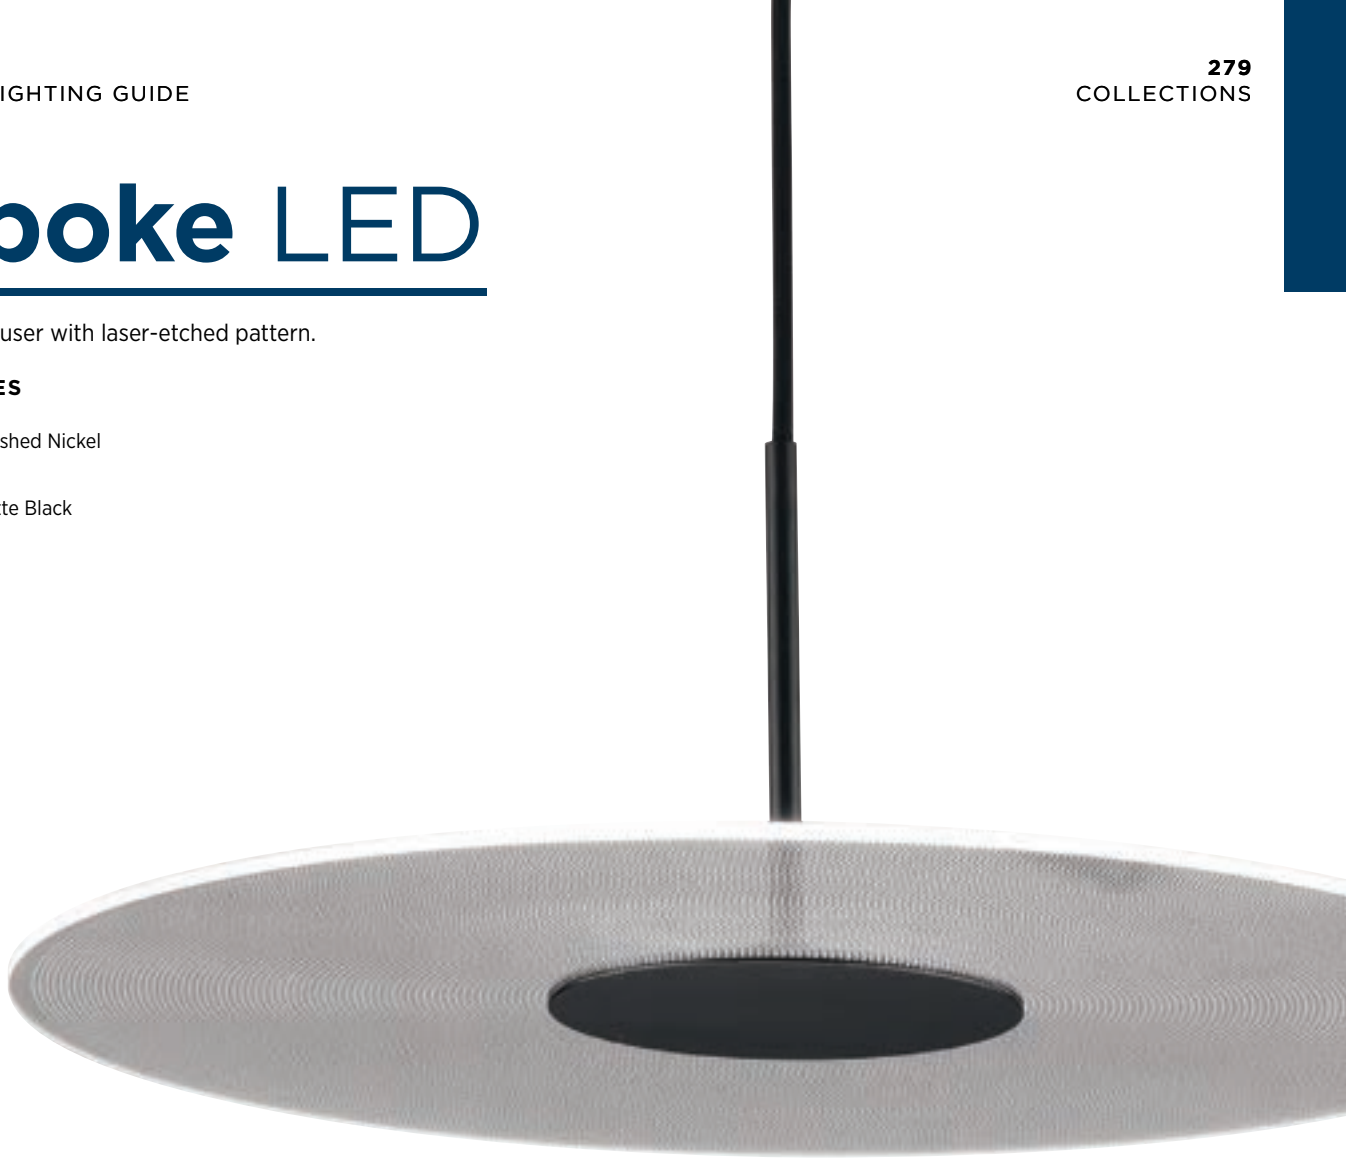

Spoke LED

Clear diffuser with laser-etched pattern.

FINISHES

009 Brushed Nickel

031 Matte Black

P500318-031-30

P500318-009-30 Brushed Nickel
17.72" dia., 6.5" ht.
20w integrated LED, 3000K,
90 CRI, 1762 delivered lumens.