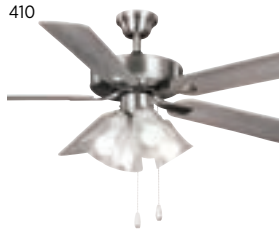

Ceiling Fans Indoor

AIRPRO®
Brushed Nickel