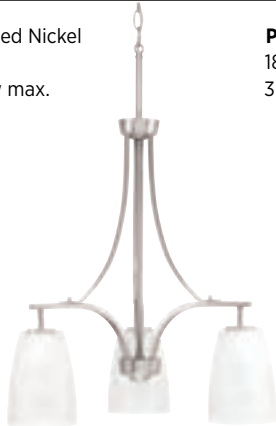

P400042-009 Brushed Nickel
21" dia., 27.62" ht.
3 medium base, 100w max.

P500030-009 Brushed Nickel
18" dia., 21" ht.
3 medium base, 100w max.