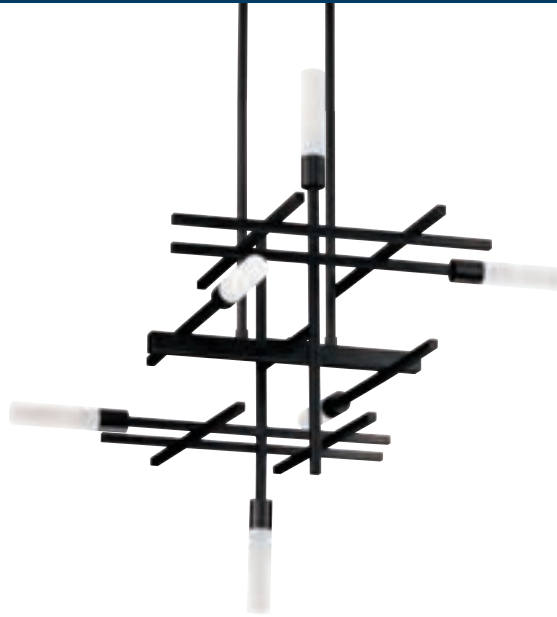

Quadrant LED

P400264-031-30 Matte Black
26.12" dia., 26.12" ht.
24w integrated LED, 3000K,
90 CRI, 1346 delivered lumens.