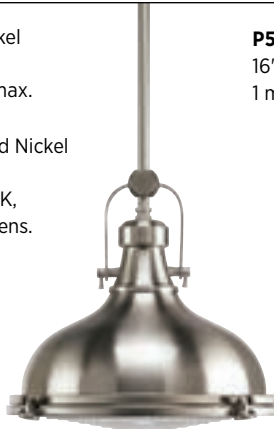

P5197-09 Brushed Nickel
16" dia., 13.25" ht.
1 medium base, 100w max.