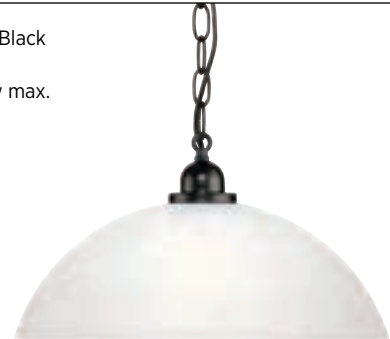

P500149-31M Matte Black
15" dia., 8.12" ht.
1 medium base, 100w max.