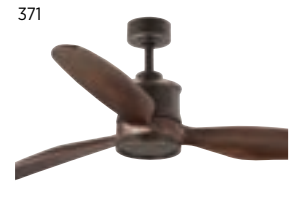

FARRIS
Oil Rubbed Bronze