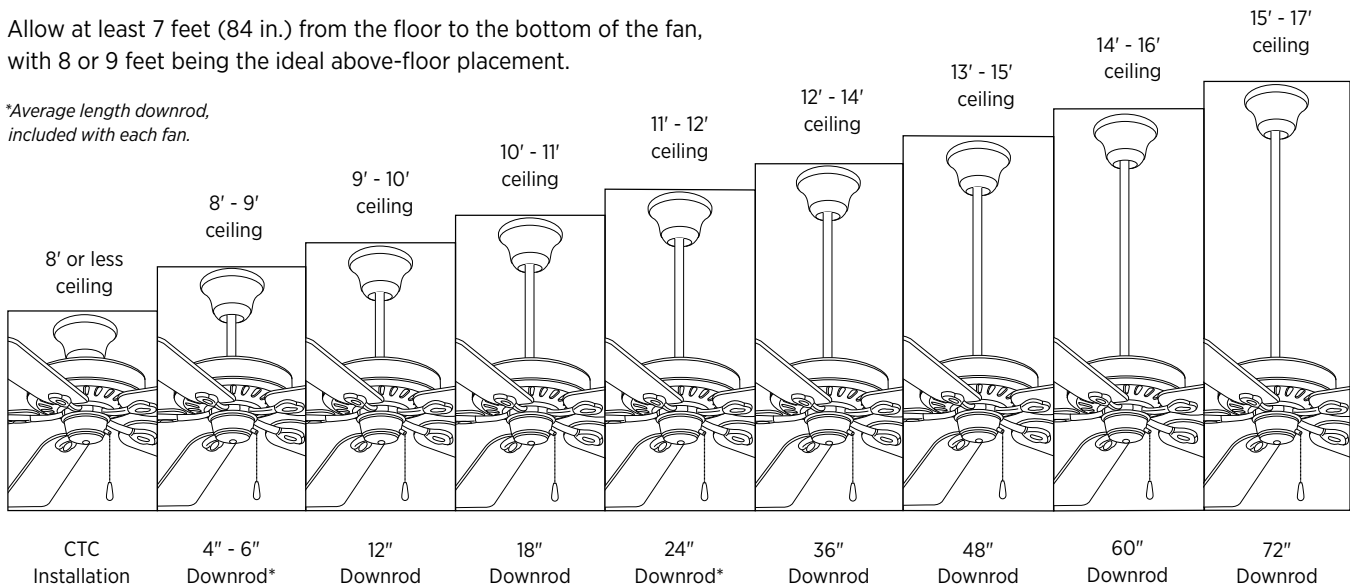

Downrod Selection Guide

Allow at least 7 feet (84 in.) from the floor to the bottom of the fan, with 8 or 9 feet being the ideal above-floor placement.

*Average length downrod, included with each fan.

Search the product number on progresslighting.com for full product details