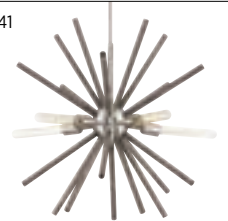

THORPE

Brushed Nickel

141