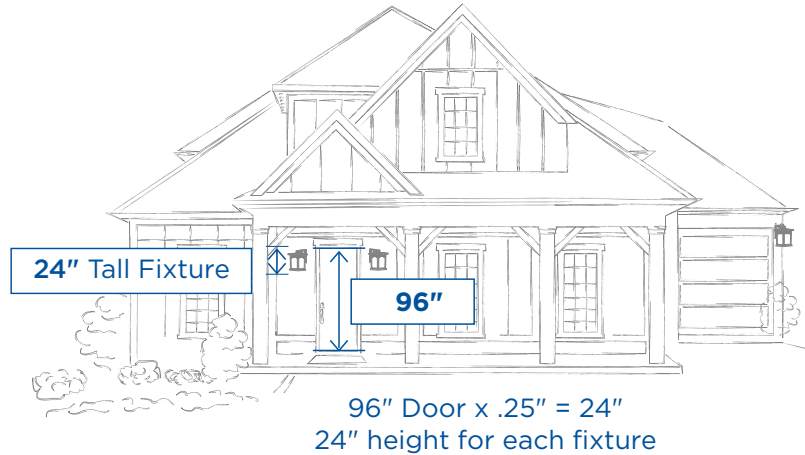

Outdoor Sizing Guides

Front Door - Wall Lanterns

For a front door with two lanterns, the lantern height should be approximately 1/4 the height of the door. Front doors with one lantern should be approximately 1/3 the height of the door. Mount lanterns approximately 66" above floor for accurate lighting effects.

For a door that is 96" in height, multiply the height by .25 to get 24" for the suggested height of each fixture.