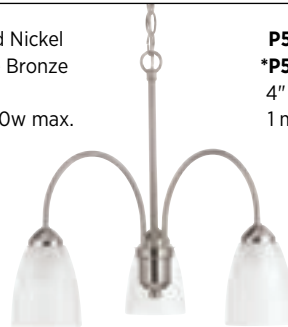

P5113-09 Brushed Nickel
*P5113-20 Antique Bronze
4" dia., 5.75" ht.
1 medium base, 100w max.

*P3929-09 Brushed Nickel
P3929-20 Antique Bronze
15" dia., 24" ht.
6 candelabra base, 60w max.