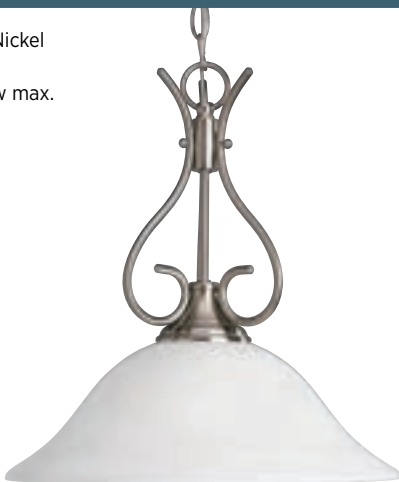

Alabaster Glass

09 Brushed Nickel

P5091-09 Brushed Nickel
15.37" dia., 16.5" ht.
1 medium base, 100w max.