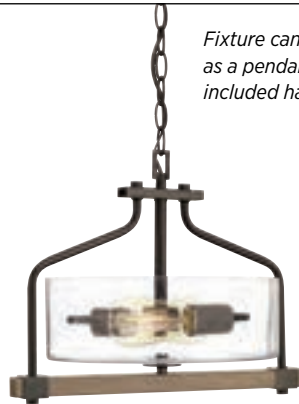

*Fixture can be installed
as a pendant using
included hardware.*