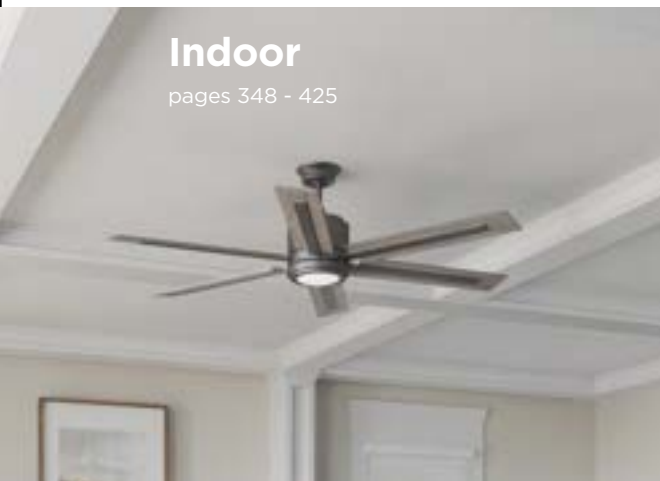

① In this section

Our indoor and outdoor ceiling fans complement various design trends while controlling airflow year-round.

Indoor

pages 348 - 425