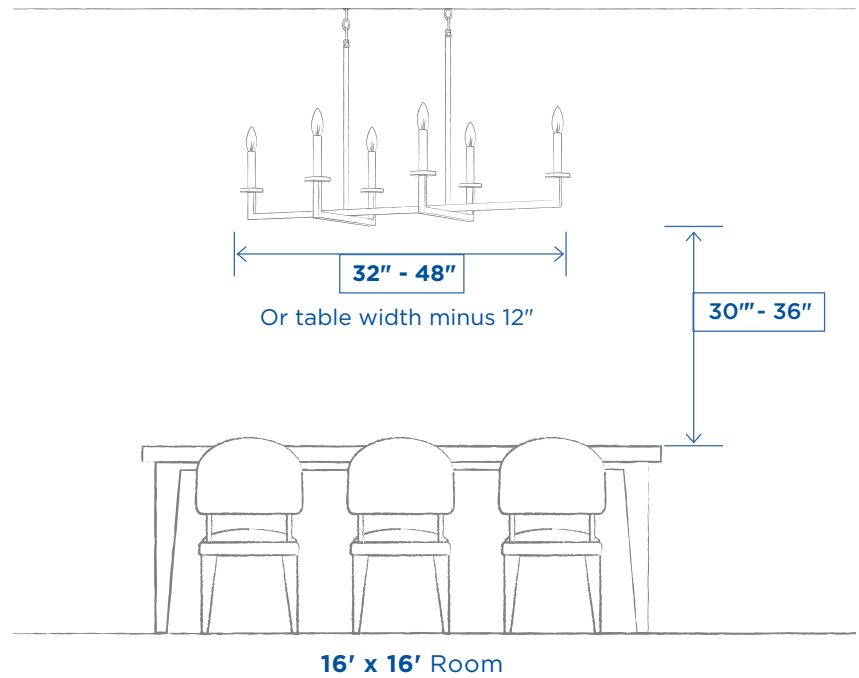

Dining Sizing Guides

Dining

The table under the fixture should serve as a guide for selecting the right fixture for your space. To calculate the correct width, start with the width of your table and subtract 12". (For example, if your table is 42" wide, your chandelier should not be more than 30" wide.)

Based on an 8' ceiling, your fixture should hang between 30"-36" above the table.

Dining Sizing Recommendations

ROOM WIDTH (smallest rm. dimension)	Fixture Width		ROOM HEIGHT	Fixture Height
	Max.	Min.		Max.
10'	30"	See Notes Below	8'	24"
11'	33"		9'	27"
12'	36"		10'	30"
13'	39"		11'	33"
14'	42"		12'	36"
15'	45"		13'	39"
16'	48"		14'	42"
17'	51"		15'	45"
18'	54"		16'	48"
20'	57"		17'	51"
21'	63"		18'	54"

*Minimum Width Recommendations:
Add width of room + length and use this number as inches*

Note: For 10'-0" ceiling heights or below, fixture should not exceed width of table less than 12".

Dining Mounting Recommendations

Ceiling Height	Distance from bottom of fixture to table surface
8'	30"
9'	33"
10'	36"
11'	39"
12'	42"
Above 12'	Fixture should be mounted more in relation to the room than to the table