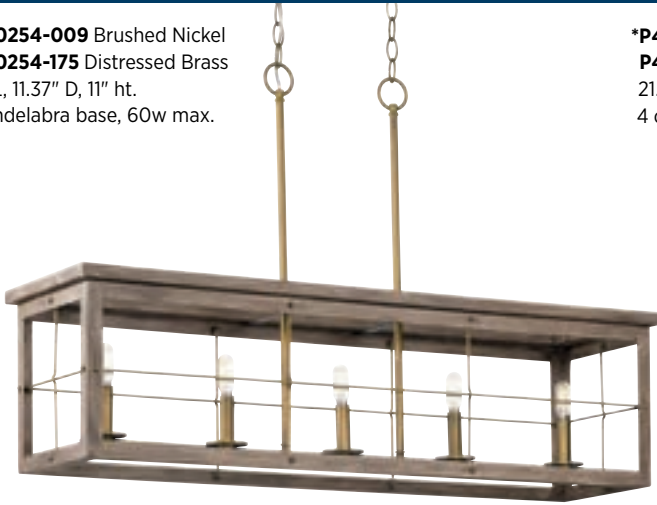

009 Brushed Nickel

175 Distressed Brass

Hedgerow

P400254-009 Brushed Nickel

***P400254-175** Distressed Brass
40" L, 11.37" D, 11" ht.
5 candelabra base, 60w max.

***P400253-009** Brushed Nickel

P400253-175 Distressed Brass
21.37" sq., 12.81" ht.
4 candelabra base, 60w max.