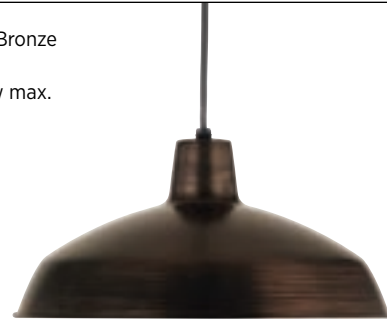

P5094-30 White
16" dia., 7.5" ht.
1 medium base, 150w max.

P5094-31M Matte Black
16" dia., 7.5" ht.
1 medium base, 150w max.

P5094-45 Dark Green
16" dia., 7.5" ht.
1 medium base, 150w max.

P5094-74 Venetian Bronze
16" dia., 7.5" ht.
1 medium base, 150w max.