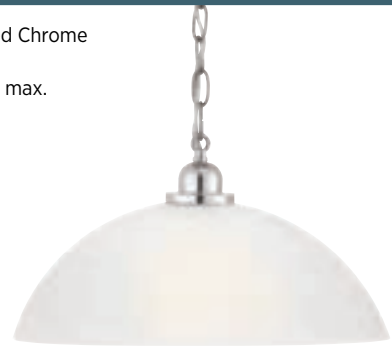

Classic Dome

Etched glass.

009 Brushed Nickel 015 Polished Chrome

020 Antique Bronze 31M Matte Black

P500149-009 Brushed Nickel
15" dia., 8.12" ht.
1 medium base, 100w max.

P500149-015 Polished Chrome
15" dia., 8.12" ht.
1 medium base, 100w max.