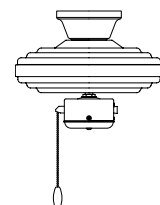

INSTALLATION