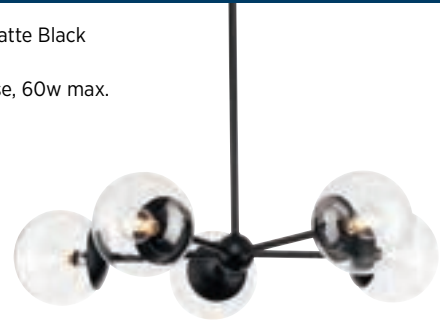

P400325-31M Matte Black
28" dia., 5.87" ht.
5 candelabra base, 60w max.