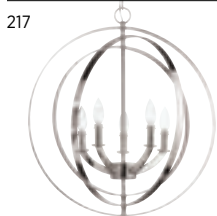

EQUINOX
Polished Nickel