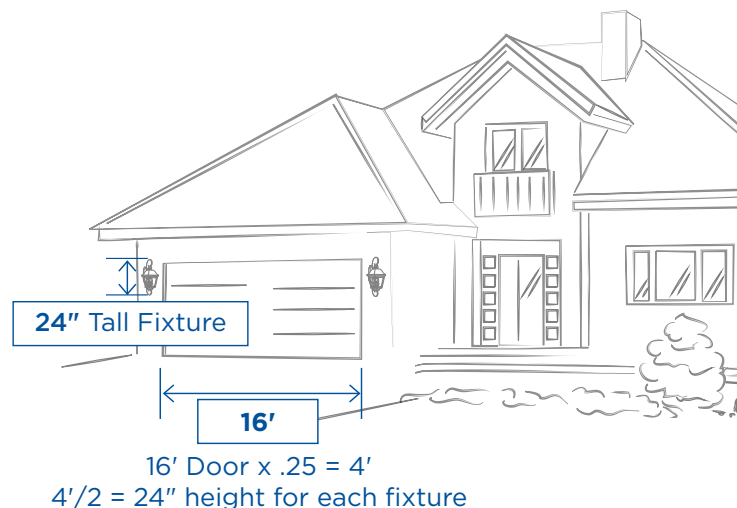

Garage - Wall Lanterns

If you are installing two or more wall lanterns on the exterior of your garage, the lantern height should be approximately 1/4 the height of the door. For installing a single wall lantern, the height of the fixture should be approximately 1/3 the height of the door.

For a garage door that is 16' in height, multiply the height by .25 to get 4'. Divide 4' by 2 to get 24", which is the suggested height of each fixture.