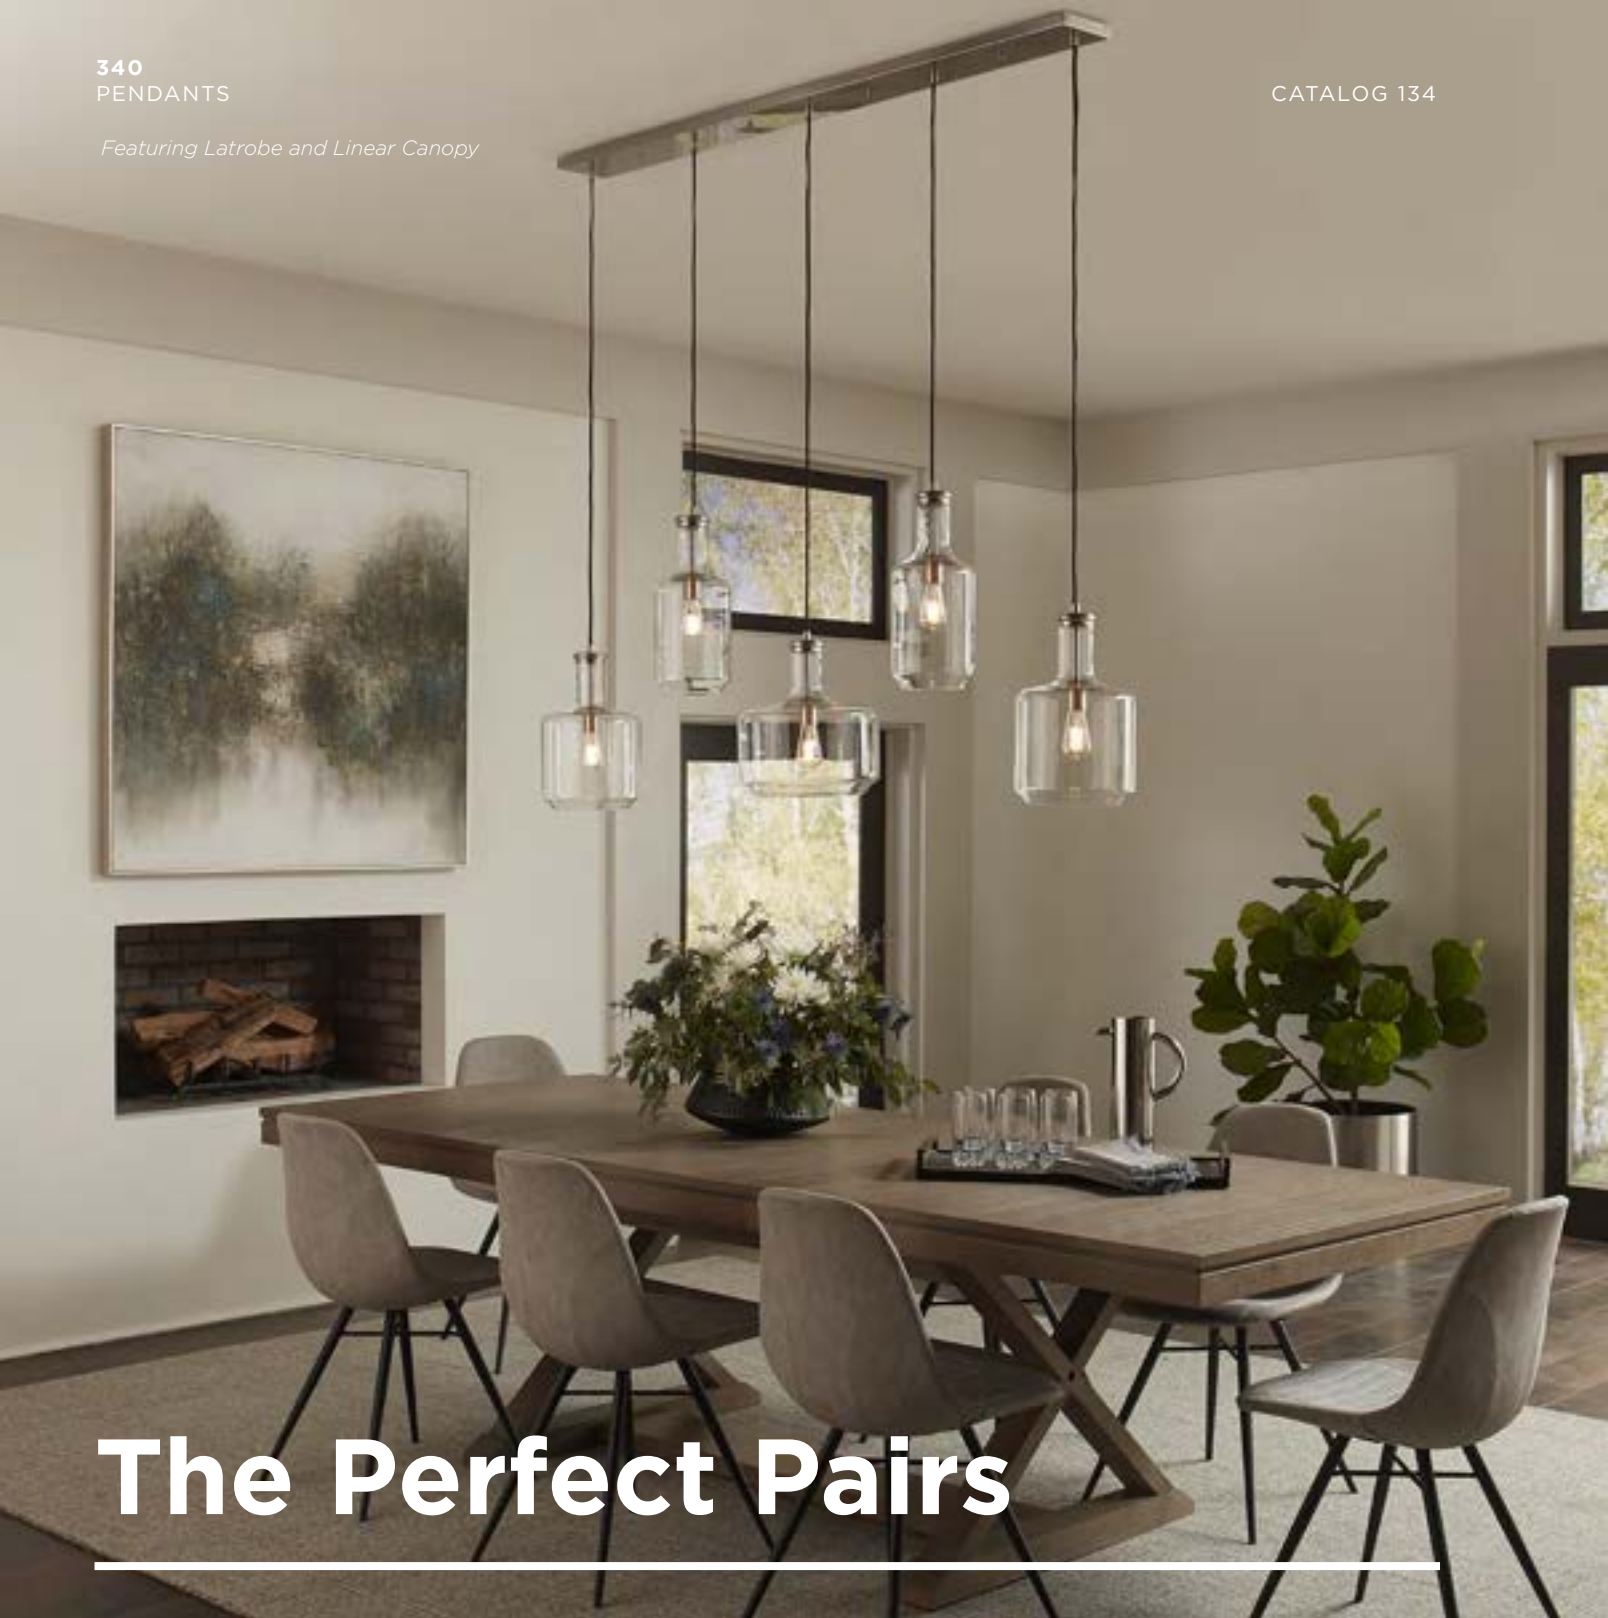

Featuring Latrobe and Linear Canopy

The Perfect Pairs

STYLE YOUR ROOM

Find inspiration for your next project on [progresslighting.com](https://www.progresslighting.com)

Progress Lighting's canopy accessory offers a convenient way to mount groupings of pendants. Pair multiple pendants or mix and match collections of pendants on a canopy for a striking focal point that will transform your space.