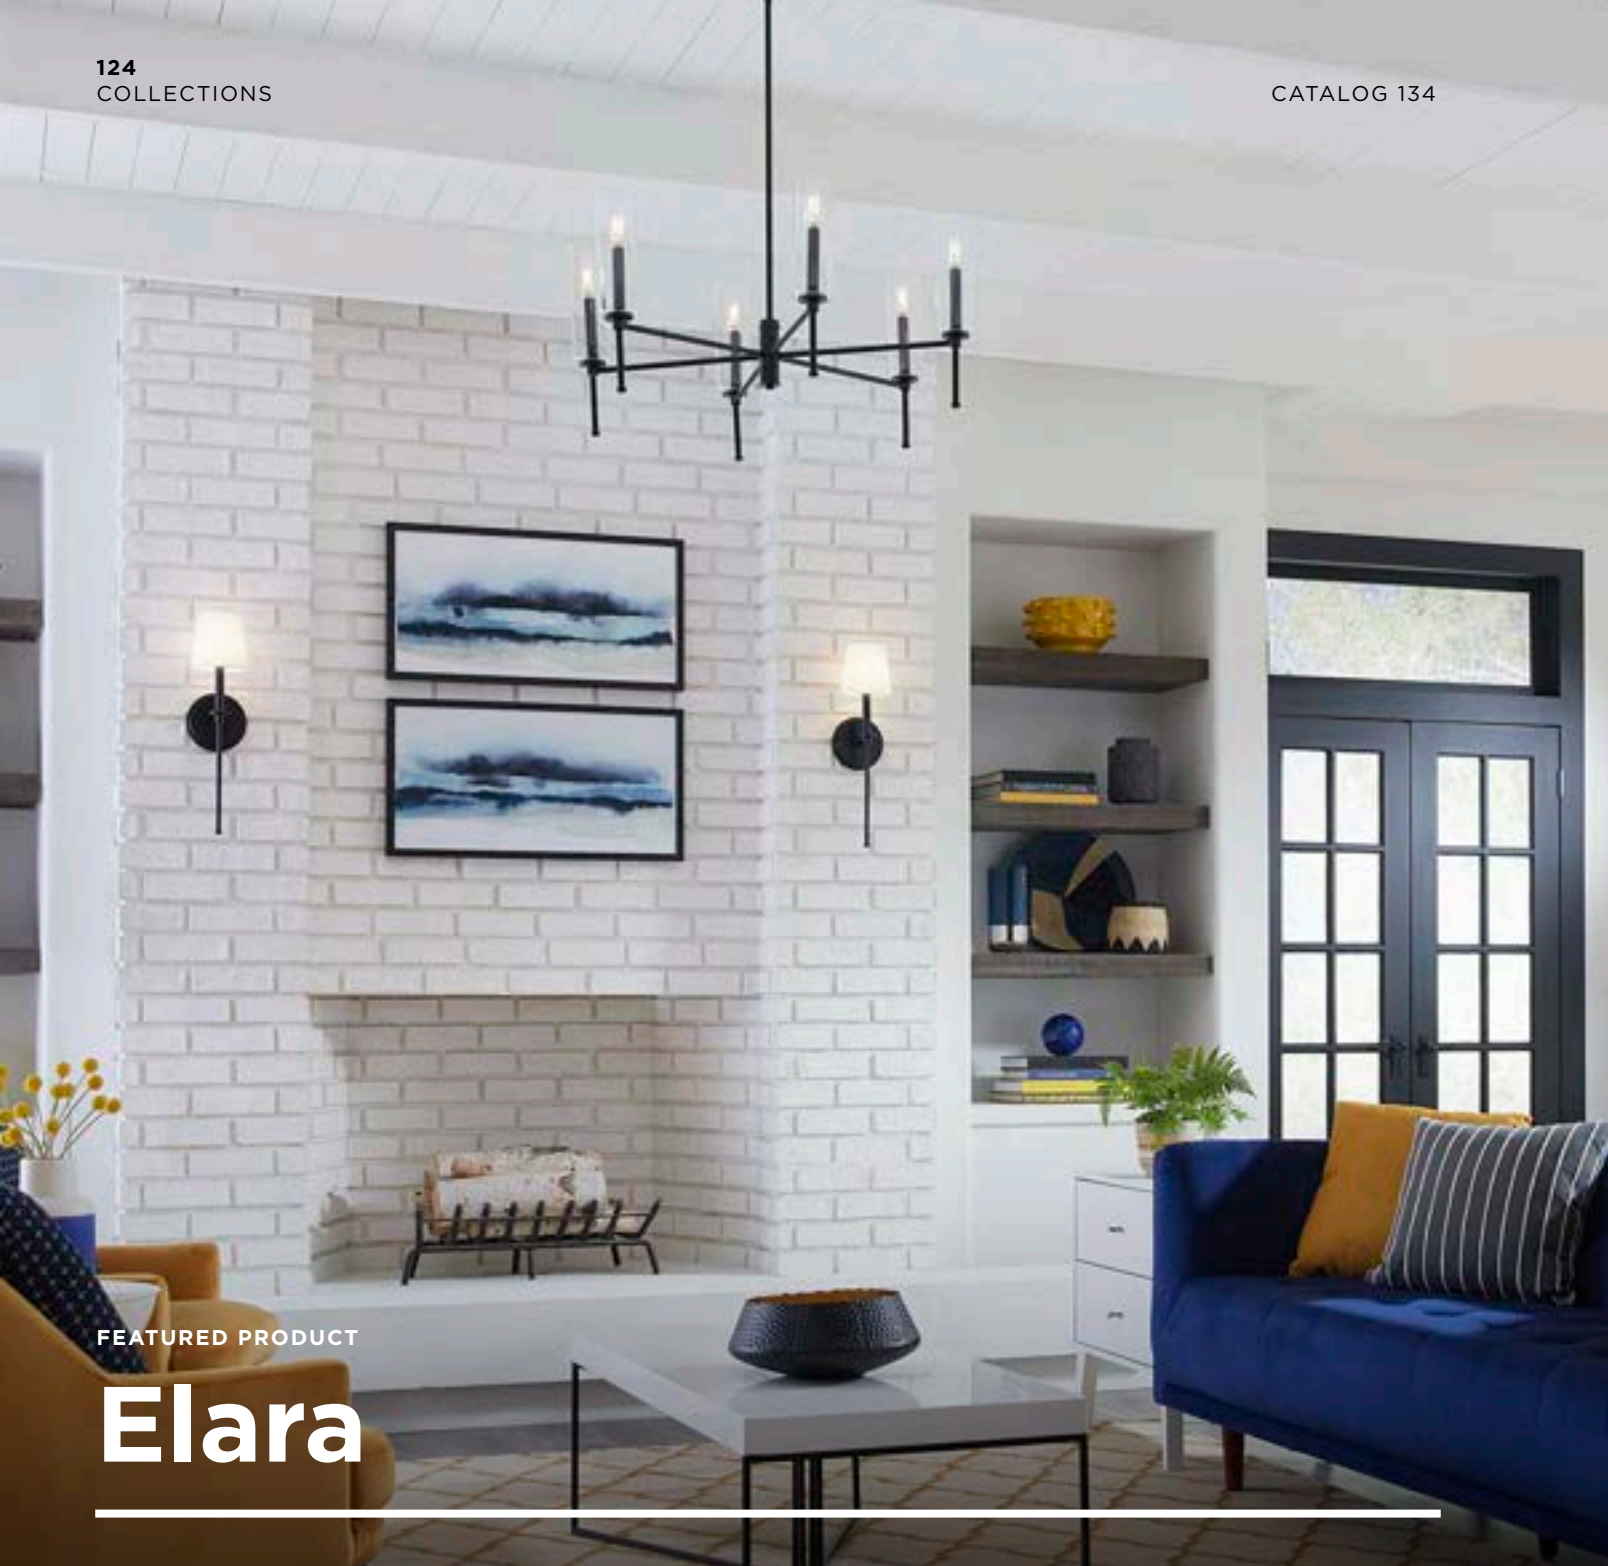

FEATURED PRODUCT

Elara

Rich, luxurious blue and gold furniture and décor pop against a crisp white color palette. The versatile Elara Collection's slender, chic form has stylized finials inspired by a chess pawn. The lighting has a simple, elegant style when used without a shade, or easily change the fixture's look by selecting a clear glass shade for modern flair and linen or opal shades for a more traditional design (Shades sold separately).

STYLE YOUR ROOM

Find inspiration for your next project on [progresslighting.com](https://www.progresslighting.com)