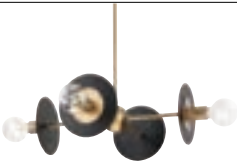

TRIMBLE
Brushed Bronze

TRIMBLE
Matte Black

TRIMBLE
Brushed Bronze

TRIMBLE
Matte Black

TURNBURY
Galvanized Finish

PENDANTS

ADAGIO
Matte Black

ASSEMBLY HALL
Antique Bronze