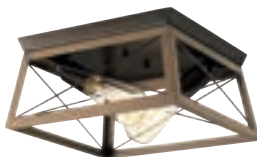

P500178-020 Antique Bronze
15.5" sq., 20.12" ht.
4 medium base, 60w max.

P500041-020 Antique Bronze
10" sq., 9" ht.
1 medium base, 100w max.

P350039-020 Antique Bronze
12" sq., 6" ht.
2 medium base, 60w max.