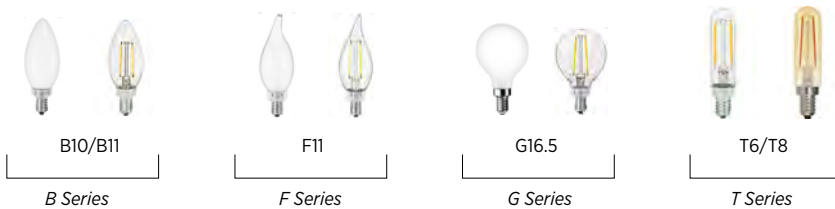

Candelabra Base - E12