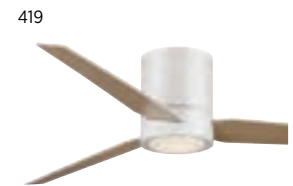

BRADEN
Satin White