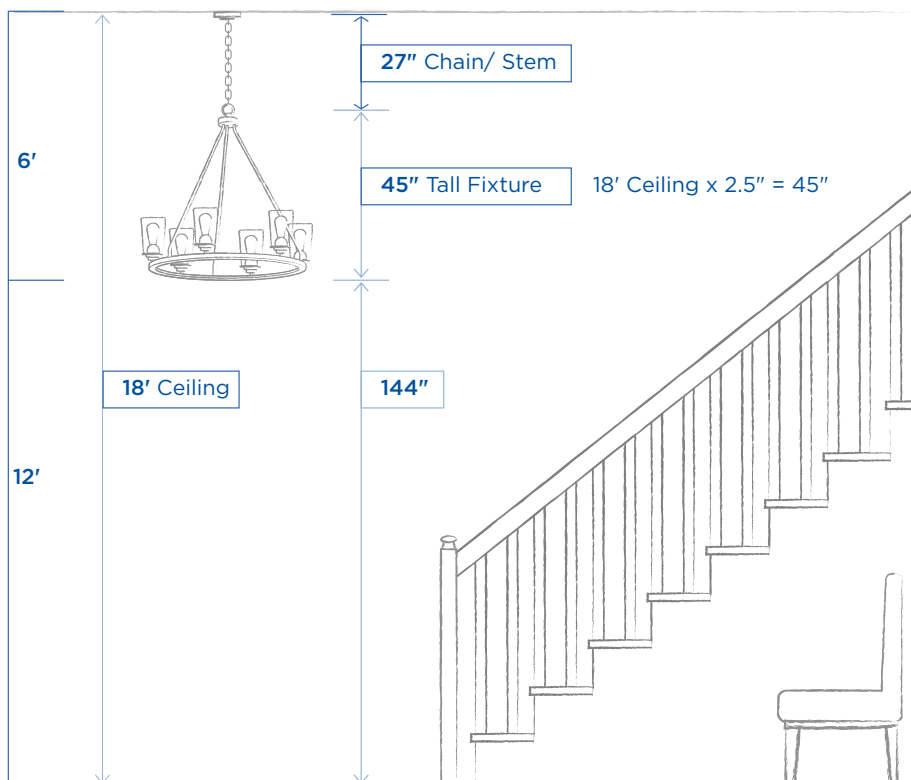

Foyer Sizing Guides

Foyers

The rule of thumb is to accommodate 2.5 - 3 inches of chandelier height for each foot of ceiling height.

9' - 10' Ceiling

Hang a fixture using a guideline 7-to-7.5 feet should proceed sufficient results.

11' + Ceiling

Divide the vertical space into thirds, positioning the fixture(s) two-thirds of the distance from the floor, so that the ceiling height does not overwhelm the space. If the foyer is large and has a high ceiling, it's recommended to choose a slightly larger fixture than formulas suggest.

*Note confirm that light doesn't interfere with door swing. If it does, place it further back.

Foyer Sizing Recommendations

ROOM WIDTH (smallest rm. dimension)	Fixture Width			ROOM HEIGHT	Fixture Height	
	Max.	Target	Min.		Max.	Min.
5'	21"	16.8"	9"	8'	12"	-
6'	25.2"	20.2"	10.8"	9'	24"	-
7'	29.4"	23.5"	12.6"	10'	30"	18"
8'	33.6"	26.9"	14.4"	11'	33"	19.8"
9'	37.8"	30.2"	16.2"	12'	36"	21.6"
10'	42"	33.6"	18"	13'	39"	23.4"
11'	46.2"	37"	19.8"	14'	42"	25.2"
12'	50.4"	40.3"	21.6"	15'	45"	27"
13'	54.6"	43.7"	23.4"	16'	48"	28.8"
14'	58.8"	47"	25.2"	17'	51"	30.6"
15'	63"	50.4"	27"	18'	54"	32.4"
16'	63"	53.8"	28.8"	19'	57"	34.2"
17'	71.4"	57.1"	30.6"	20'	60"	36"
18'	75.6"	60.5"	32.4"	21'	63"	37.8"
				22'	66"	39.6"
				23'	69"	41.4"
				24'	72"	43.2"