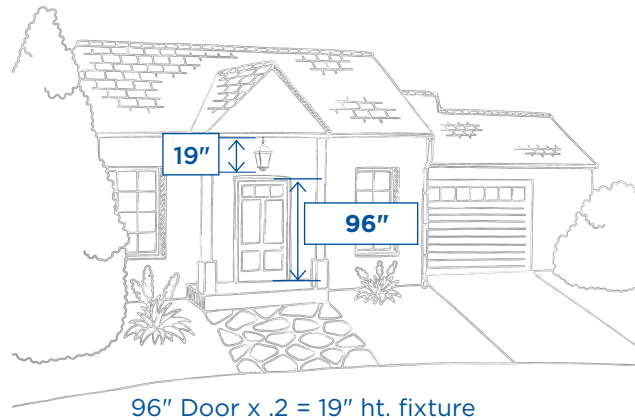

Front Door - Hanging Lanterns

For a front door with a hanging lantern, the lantern height should be approximately 1/5 the height of the door.

Hanging lanterns are hung using chain or stems connections, so be sure to consider the additional length of the chain or stem. The hanging lantern should not hang below 7' from the ground, including the fixture, chain and stem.

Allow 6" minimum clearance from the bottom of the lantern to the top of the door to allow the door to open and close. If there is not enough clearance, consider using a flush mount outdoor fixture. the height of the door.