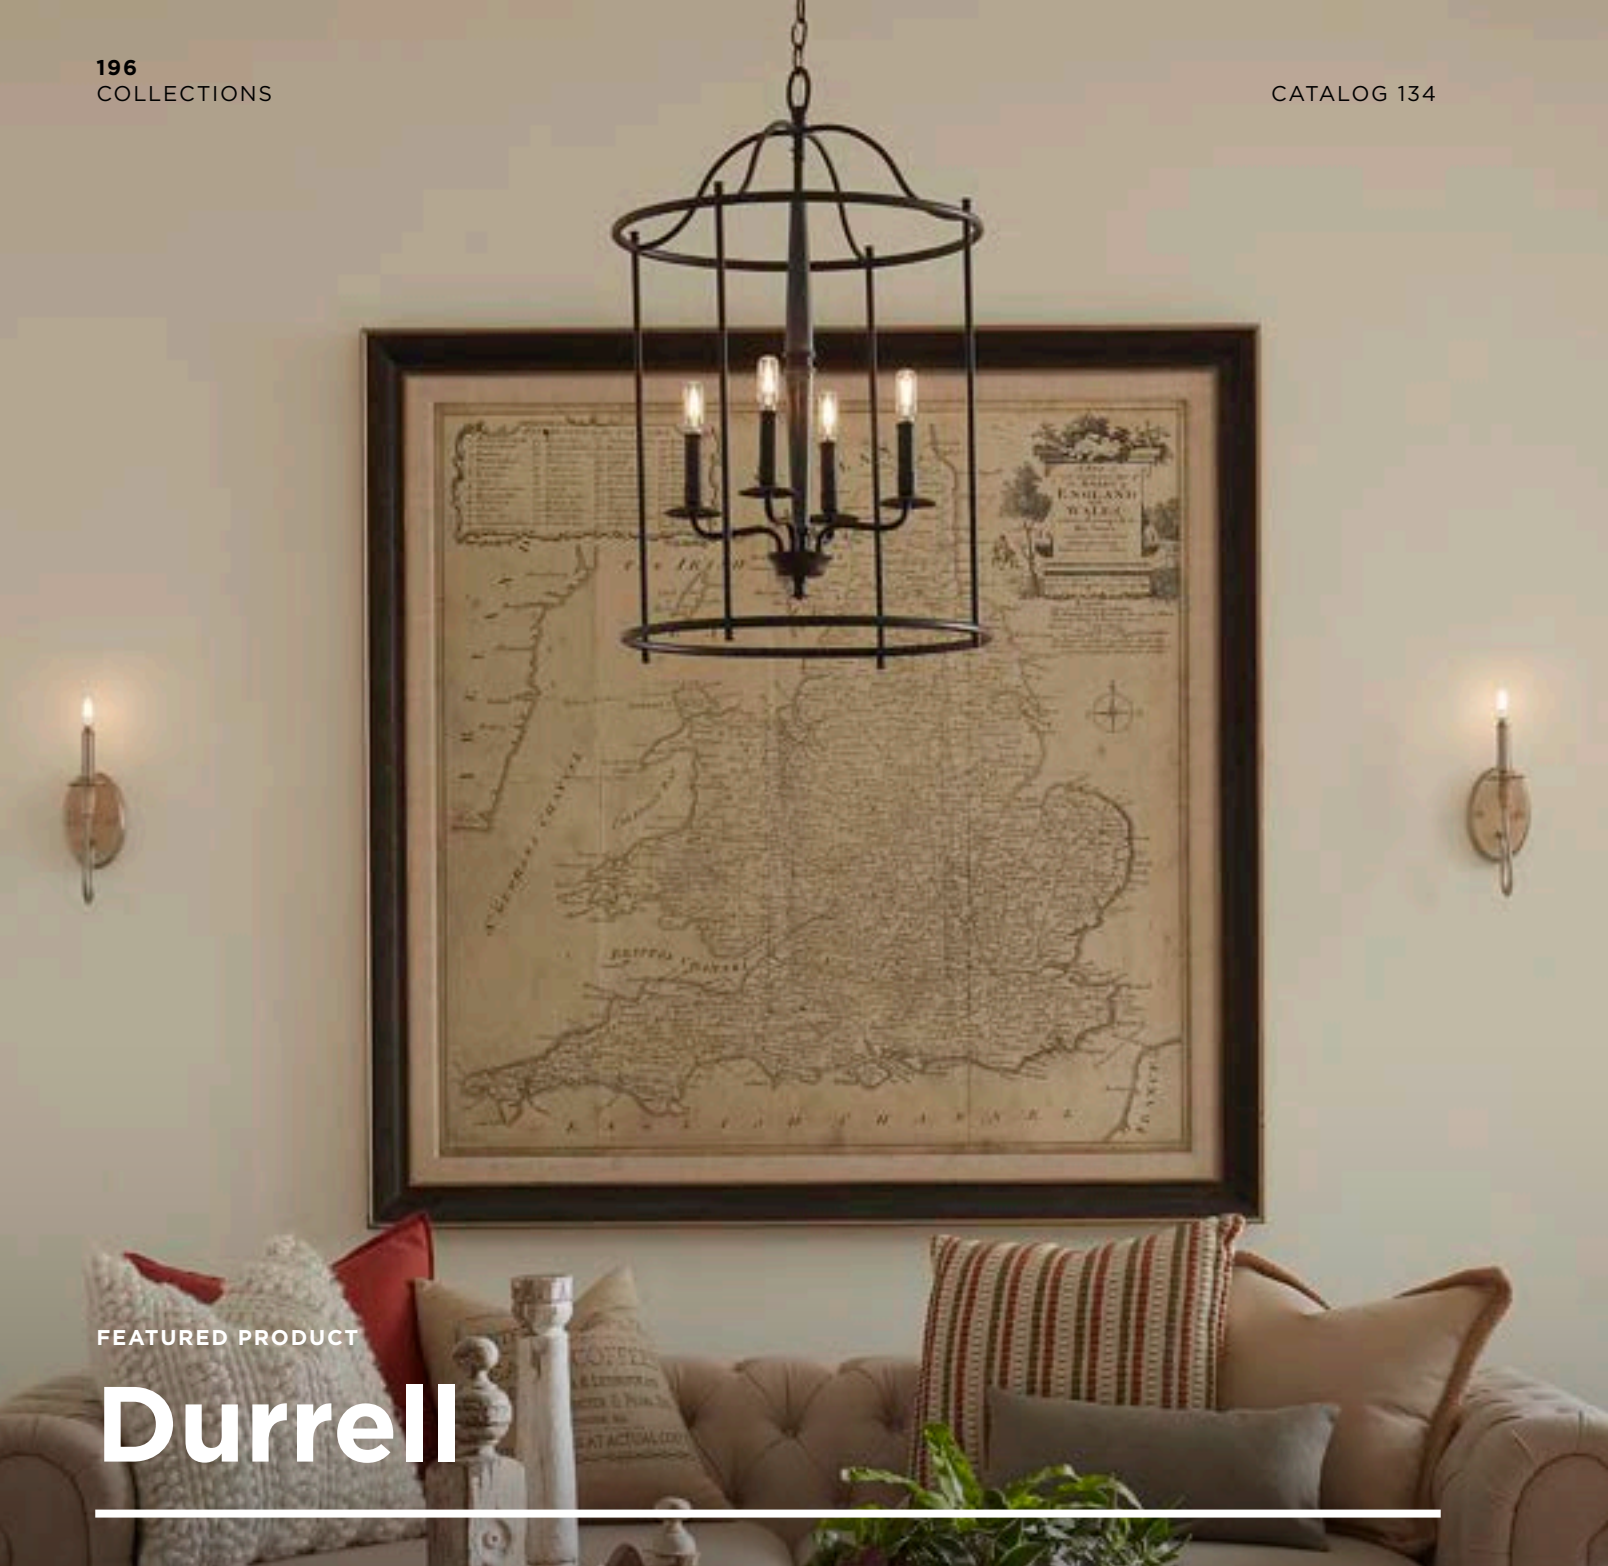

P710074-009 Brushed Nickel
4.5" W., 12" ht., 5" D.
1 candelabra base, 60w max.

FEATURED PRODUCT

Durrell

Comfortable furnishings bring a well-rounded sophistication to the living room. The merest hint of red in the room's accessories balances soft and hard furnishings with warm and cool colors and textures. The large Durrell pendant centers the room design with its open circular frame finished in dark tones for substance.