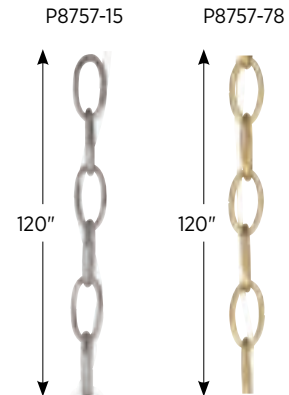

Shades

P8926-01
Drum Off-White Linen
5.5" dia., 4.87" ht.

P860042-000
Tapered Flax Linen
6" dia., 5.12" ht.

P860059-000
Drum White Linen
5" dia., 5" ht.

P860060-000
Tapered White Linen
5.5" dia., 5.5" ht.

P860061-068
Clear Glass
3" dia., 8.75" ht.

P860061-029
Etched White Glass
3" dia., 8.75" ht.

Chain

9-Gauge Square Profile Chain

- **P8755-09** Brushed Nickel
- **P8755-30** White
- **P8755-31M** Matte Black
- **P8755-81** Antique Nickel
- **P8755-108** Oil Rubbed Bronze
- **P8755-134** Silver Ridge
- **P8755-141** Galvanized Finish
- **P8755-160** Brushed Brass
- **P8755-161** Aged Brass
- **P8755-192** Shelter White

- 4 feet of 9 gauge square chain permits installation of large chain-hung fixtures on high ceilings.
- Maximum fixture weight – 50 lbs.

9-Gauge Chain

- **P8757-09** Brushed Nickel
- **P8757-15** Polished Chrome
- **P8757-20** Antique Bronze
- **P8757-31** Textured Black
- **P8757-71** Gilded Iron
- **P8757-74** Venetian Bronze
- **P8757-77** Forged Bronze
- **P8757-78** Vintage Gold
- **P8757-81** Antique Nickel
- **P8757-104** Polished Nickel
- **P8757-108** Oil Rubbed Bronze
- **P8757-109** Brushed Bronze
- **P8757-126** Burnished Silver
- **P8757-134** Silver Ridge
- **P8757-137** Natural Brass
- **P8757-141** Galvanized
- **P8757-143** Graphite
- **P8757-151** Cottage White
- **P8757-160** Brushed Brass
- **P8757-161** Aged Brass

- 10 feet of 9 gauge chain permits installation of large chain-hung fixtures on high ceilings.
- Maximum fixture weight – 50 lbs.

- **P8758-163** Vintage Brass
- **P8758-175** Distressed Brass
- **P8758-196** Aged Bronze
- **P8758-31M** Matte Black

- 4 feet of 9 gauge chain permits installation of large chain-hung fixtures on high ceilings.
- Maximum fixture weight – 50 lbs.