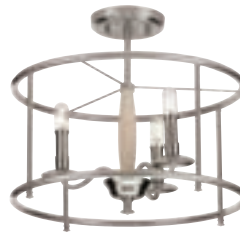

P350150-009 Brushed Nickel
16" dia., 13.5" ht.
3 candelabra base, 60w max.