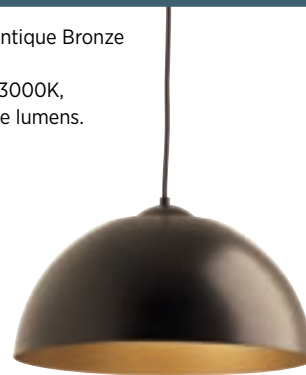

FINISHES

16 Satin Aluminum

20 Antique Bronze

30 White

P5341-2030K9

P5341-1630K9 Satin Aluminum
16" dia., 8.87" ht.
17w LED module 3000K,
90 CRI, 1211 source lumens.

P5341-2030K9 Antique Bronze
16" dia., 8.87" ht.
17w LED module 3000K,
90 CRI, 1211 source lumens.