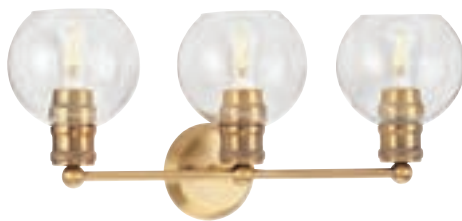

Hansford

Clear glass. Polished Nickel, Vintage Brass or Antique Bronze with Vintage Brass accents.

FINISHES

- 020 Antique Bronze
- 104 Polished Nickel
- 163 Vintage Brass

P300051-020

P300051-020 Antique Bronze
P300051-104 Polished Nickel
*P300051-163 Vintage Brass
24.5" W., 10.87" ht.
3 medium base, 100w max.

P300050-020 Antique Bronze
*P300050-104 Polished Nickel
P300050-163 Vintage Brass
15.5" W., 10.87" ht.
2 medium base, 100w max.

*P300052-020 Antique Bronze
P300052-104 Polished Nickel
P300052-163 Vintage Brass
33.5" W., 10.87" ht.
4 medium base, 100w max.

P300049-020 Antique Bronze
P300049-104 Polished Nickel
*P300049-163 Vintage Brass
6.5" W., 9.5" ht., 7.25" D.
1 medium base, 100w max.

*Shown in finish
All fixtures: