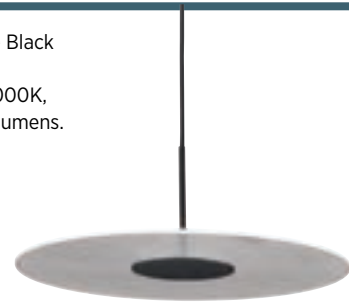

P500318-031-30 Matte Black
17.72" dia., 6.5" ht.
20w integrated LED, 3000K,
90 CRI, 1762 delivered lumens.