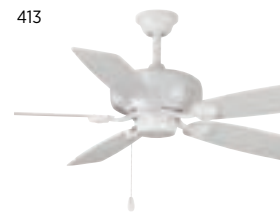

Ceiling Fans Indoor

DALLAM
Matte Black

DRIFT
Architectural Bronze

DRIFT
Brushed Nickel

DRIFT
White

EDGEFIELD
Architectural Bronze

EDGEFIELD
Brushed Nickel

EDGEFIELD
White