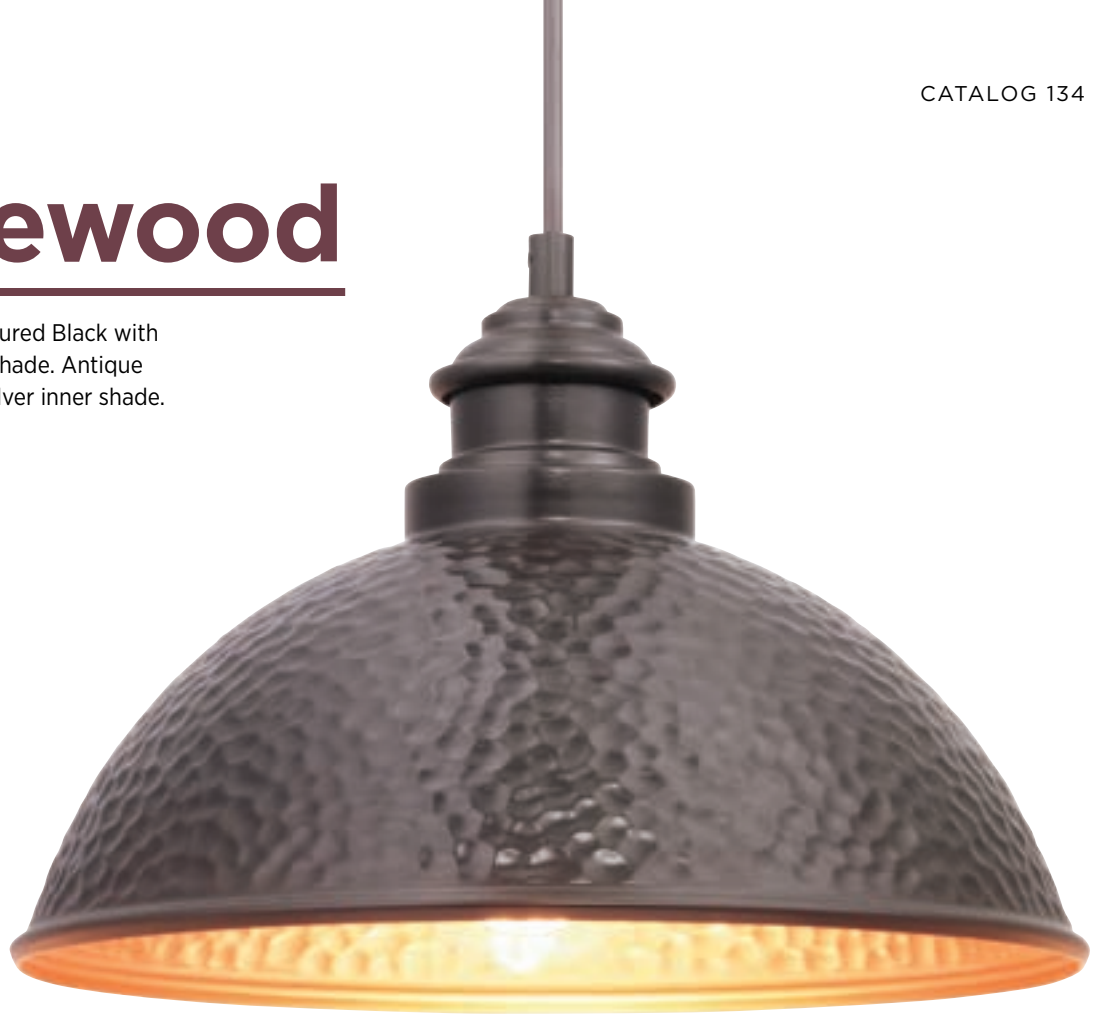

FINISHES

- 020 Antique Bronze
- 031 Textured Black
- 103 Antique Pewter

P550032-020

P550032-020 Antique Bronze
P550032-031 Textured Black
***P550032-103** Antique Pewter
12" dia., 8" ht.
1 medium base, 100w max.