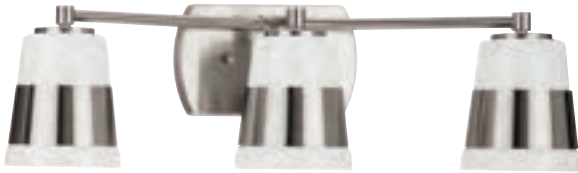

Haven

P300444-009 Brushed Nickel

P300444-31M Matte Black

P300444-163 Vintage Brass

24" W., 7" ht.

3 medium base, 100w max.