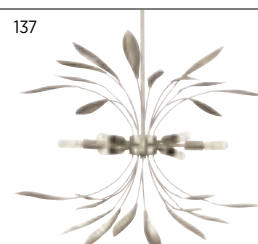

MARIPOSA
Gilded Silver