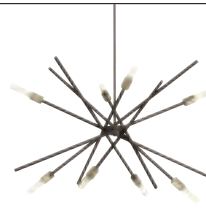

ASTRA
Antique Bronze