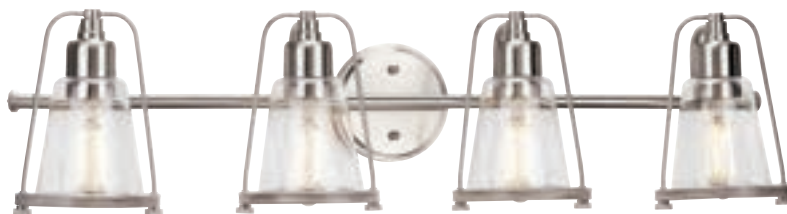

P300296-009

P300298-009 Brushed Nickel

P300298-031 Matte Black

33" W., 8.25" ht.

4 medium base, 100w max.