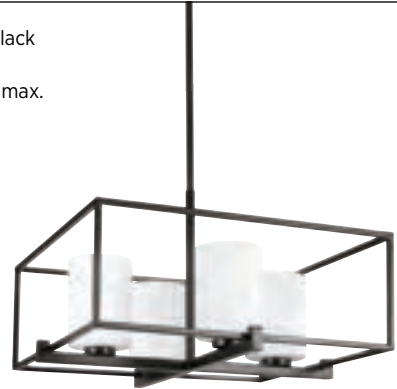

P710089-031 Matte Black
5.5" sq., 18" ht., 5.37" D.
1 medium base, 100w max.

P350171-031 Matte Black
15.37" sq., 5.5" ht.
2 medium base, 60w max.

Chadwick

Simple geometric forms and clean crisp lines form the Chadwick Collection. Opal glass shades visually calm the sharp edges of the boxy frames. This collection is perfect for minimalist settings in need of a subtle, feminine touch.