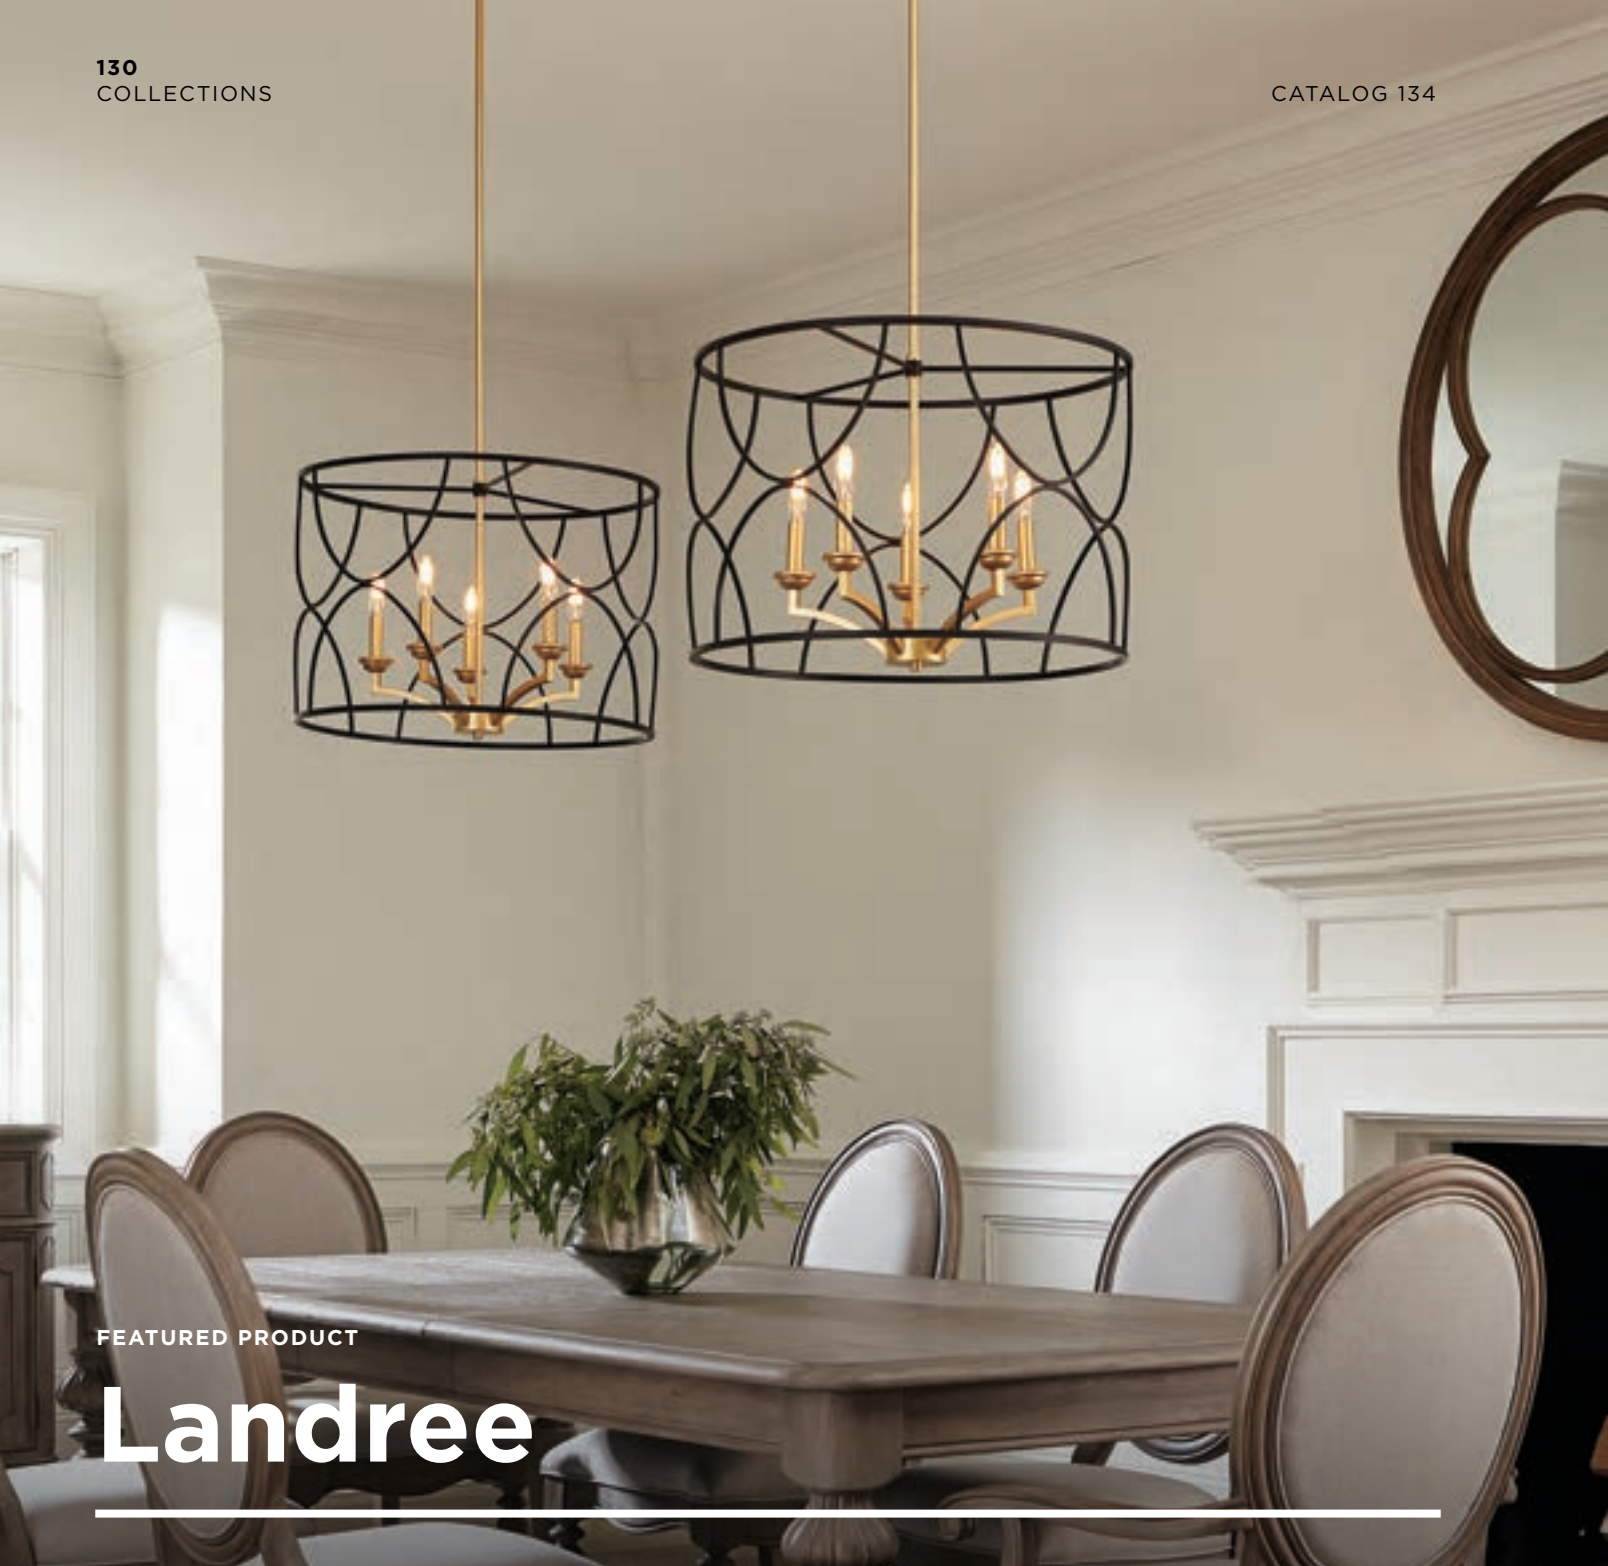

An inner light cluster appears to float inside a geometric outer cage. The frame is designed to dramatically surround each fixture, presenting depth, dimension and beauty. Mini-pendant and flush mount versions feature a white silk shade.

P500176-134 Silver Ridge
10" dia., 11.12" ht.
1 medium base, 75w max.

P350132-134 Silver Ridge
16" dia., 6.62" ht.
3 medium base, 60w max.

FEATURED PRODUCT

Landree

Provide a youthful balance to traditional furniture by choosing a pair of graceful, open Landree pendants in a fresh mixed metal finish. Use neutral hues not only on the walls but on the classically styled dining room set to showcase its curved forms and contribute a modern flair to the setting. Remember that less is more and pare down accessories to make a more significant impact in a room.