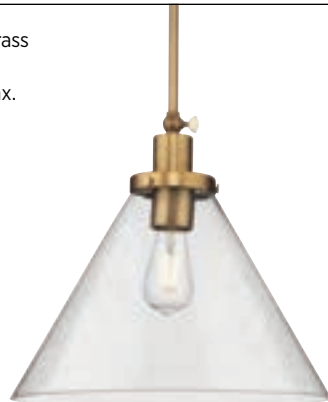

P500384-163 Vintage Brass
16" dia., 14" ht.
1 medium base, 100w max.