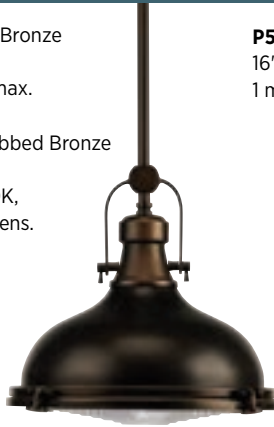

P5197-108 Oil Rubbed Bronze
16" dia., 13.25" ht.
1 medium base, 100w max.