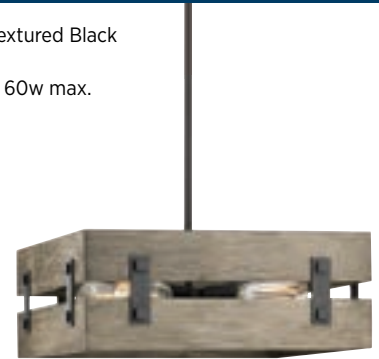

Hemsworth

Textured Black with faux painted
Aged Oak accents.

FINISH

031 Textured Black

Hemsworth

P400229-031 Textured Black
36" L, 9.25" W., 7.87" ht.
4 medium base, 60w max.

P500277-031 Textured Black
18" sq., 7" ht.
4 medium base, 60w max.