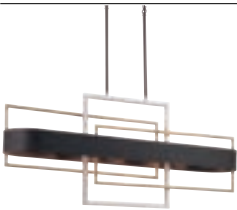

COLLECTIONS

ADAGIO
Matte Black