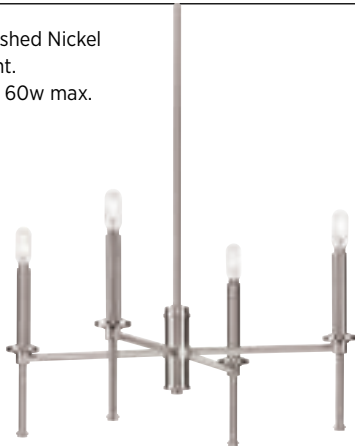

Elara

P400294-009 Brushed Nickel
30" dia., 10.37" ht.
6 candelabra base, 60w max.
shown with P860059-000 shade

P500363-009 Brushed Nickel
15" dia., 31.37" ht.
4 candelabra base, 60w max.

P400293-009 Brushed Nickel
22.87" dia., 10.37" ht.
4 candelabra base, 60w max.