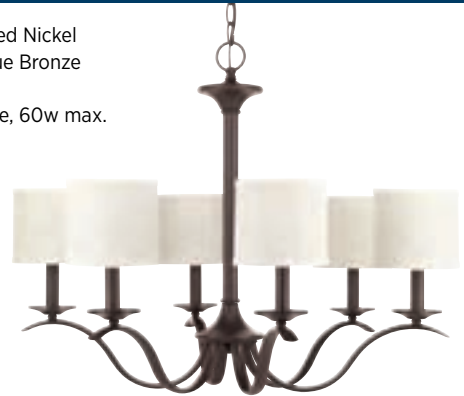

20 Antique Bronze

*P4638-09 Brushed Nickel
P4638-20 Antique Bronze
29.37" dia., 31" ht.
9 candelabra base, 60w max.

P4739-09 Brushed Nickel
*P4739-20 Antique Bronze
30" dia., 22" ht.
6 candelabra base, 60w max.