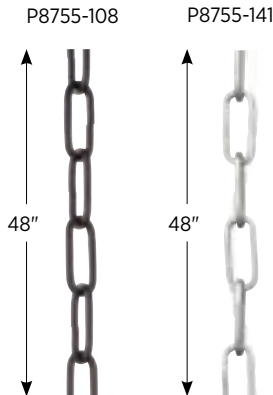

Shades

P8926-01
Drum Off-White Linen
5.5" dia., 4.87" ht.

P860042-000
Tapered Flax Linen
6" dia., 5.12" ht.

P860059-000
Drum White Linen
5" dia., 5" ht.

P860060-000
Tapered White Linen
5.5" dia., 5.5" ht.

P860061-068
Clear Glass
3" dia., 8.75" ht.

P860061-029
Etched White Glass
3" dia., 8.75" ht.

Chain

9-Gauge Square Profile Chain

- **P8755-09** Brushed Nickel
- **P8755-30** White
- **P8755-31M** Matte Black
- **P8755-81** Antique Nickel
- **P8755-108** Oil Rubbed Bronze
- **P8755-134** Silver Ridge
- **P8755-141** Galvanized Finish
- **P8755-160** Brushed Brass
- **P8755-161** Aged Brass
- **P8755-192** Shelter White

- 4 feet of 9 gauge square chain permits installation of large chain-hung fixtures on high ceilings.
- Maximum fixture weight – 50 lbs.

9-Gauge Chain

- **P8757-09** Brushed Nickel
- **P8757-15** Polished Chrome
- **P8757-20** Antique Bronze
- **P8757-31** Textured Black
- **P8757-71** Gilded Iron
- **P8757-74** Venetian Bronze
- **P8757-77** Forged Bronze
- **P8757-78** Vintage Gold
- **P8757-81** Antique Nickel
- **P8757-104** Polished Nickel
- **P8757-108** Oil Rubbed Bronze
- **P8757-109** Brushed Bronze
- **P8757-126** Burnished Silver
- **P8757-134** Silver Ridge
- **P8757-137** Natural Brass
- **P8757-141** Galvanized
- **P8757-143** Graphite
- **P8757-151** Cottage White
- **P8757-160** Brushed Brass
- **P8757-161** Aged Brass