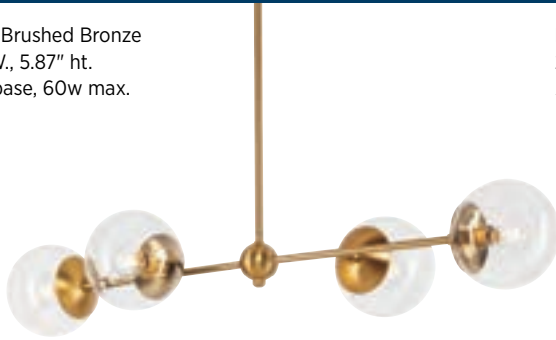

Atwell

P400326-109 Brushed Bronze
40" L, 14.75" W., 5.87" ht.
4 candelabra base, 60w max.

P400325-109 Brushed Bronze
28" dia., 5.87" ht.
5 candelabra base, 60w max.