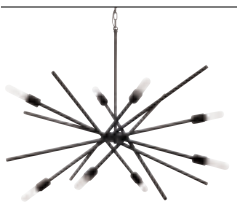

ASTRA
Matte Black