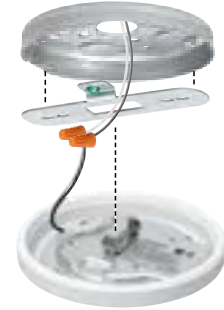

Emblem Surface Mount LED

Easy installation and a sleek, modern lighting aesthetic are offered by our Emblem Surface Mount LED Collection. An excellent choice for general ambient lighting, each polished design features a smooth, slightly tapered trim ring surrounding a single, integrated LED light source. Enjoy the unmatched level of glare control offered by the fixture's diffused polycarbonate lens that also hides any unwanted LED pixelation. Each light fixture is home to an integrated AC LED light engine that seamlessly installs to a variety of ceiling pan junction boxes to give you added flexibility when it comes to creating your design vision. The surface mount provides unparalleled longevity with its, 50,000-hour LED life span and 80% energy savings.

LED FEATURES

- Wet location listed.
- 120v input voltage.
- 60 Lumens per watt.
- Flicker-free dimming with many Triac and ELV dimmers. 50,000 hour life.

Shown installed into
1/2" ceiling pan J-box

P810027-020-30 Antique Bronze

P810027-028-30 Satin White

5.5" dia., 1.87" ht.

12.5w integrated LED,
3000K, 90 CRI, 750 lumens.

P810014-020-30 Antique Bronze

P810014-028-30 Satin White

7.25" dia., 1.37" ht.

15.5w integrated LED,
3000K, 90 CRI, 1080 lumens.

All fixtures:

Round Surface Mount LED

P8222-28-30K White

7.25" dia., 1.25" ht.

17w LED integrated,
3000K, 90 CRI, 1170 lumens.