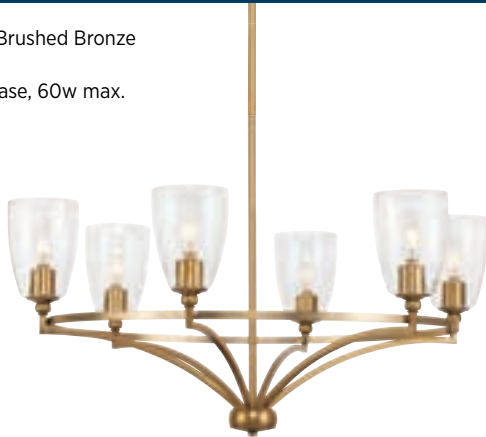

Parkhurst

P400297-109 Brushed Bronze
30" dia., 14" ht.
6 candelabra base, 60w max.