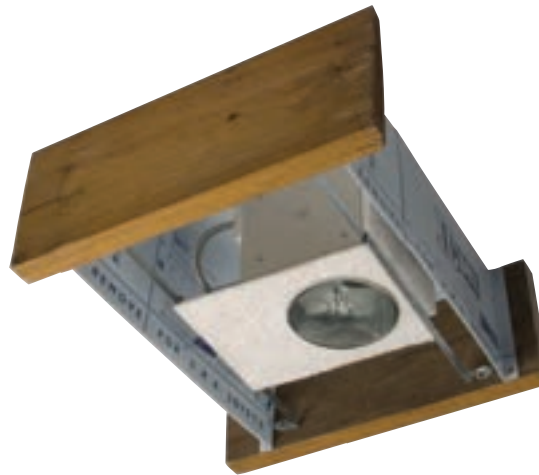

Recessed Accessories

P8587-01 Unfinished
7.5" dia., 0.12" ht.
6" ceiling gasket
Ceiling gasket seals housing to
drywall opening for Washington
State Energy Code compliance.

P8585-01 White
8.87" dia., 0.06" ht.
Goof Ring for use with any
recessed trim with a 7.75" OD.

P8773-01
Four mounting clips and screws
for T-Bar ceilings for any new
construction recessed product
using bar hangers.

Recessed Enclosure for Non-IC Housings in IC applications

P8555-01 White
24.5" W., 35" ht.
Creates a barrier to prevent
insulation from making contact
with recessed fixtures.

*Note: The P8555-01 does not make
recessed housings IC-rated.*

FEATURES

- Material is Coroplast™, which is made from polypropylene co-polymer resin.
- Deflection temperature F(@66psi) = 194 (90°C).
- Melting point = 162°C, 324°F.
- Normal temperature performance range = -17°F to 160°F.
- MSDS available upon request.

APPLICATION

- Requires no insulation on top.