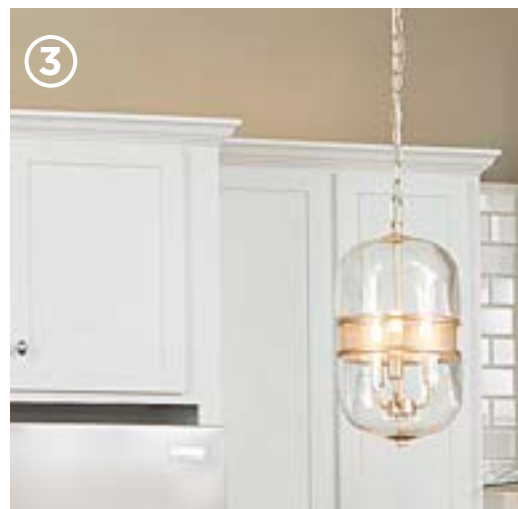

Tape Lights

Available in various lengths, tape lights can be cut to fit a specific size. Its length, low profile, flexibility for navigating curves, and adhesive backing that sticks to many surfaces makes it ideal for use in hard-to-light areas.