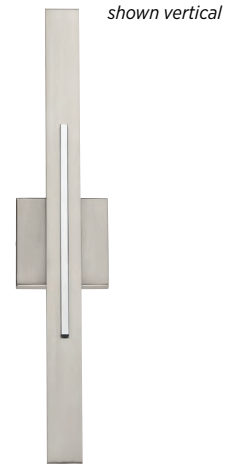

P710051-009-30 Brushed Nickel
4.75" W., 16" ht., 3" D.
16w integrated LED, 3000K,
90 CRI, 600 delivered lumens.

ADA

P710052-009-30 Brushed Nickel
4.75" W., 24" ht., 3" D.
32w integrated LED, 3000K,
90 CRI, 1100 delivered lumens.

ADA