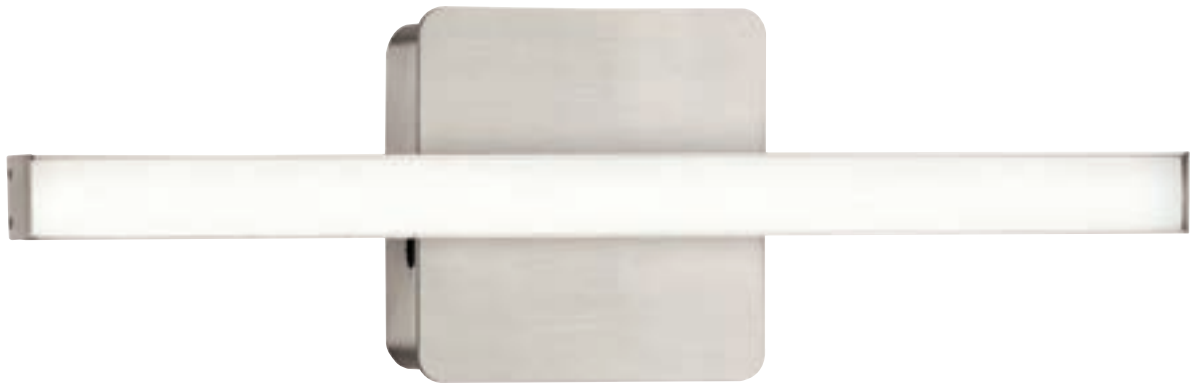

Phase 4 LED

3-CCT SELECTABLE	3000K
	4000K
	5000K

White acrylic diffuser.

FINISHES

009 Brushed Nickel

31M Matte Black

P300403-009-CS

P300403-009-CS Brushed Nickel
P300403-31M-CS Matte Black
16" W., 4.84" ht., 2.09" D.
11w integrated LED,
3000K, 4000K, 5000K,
90 CRI, 727 delivered lumens.

shown vertical

*P300404-009-CS Brushed Nickel
P300404-31M-CS Matte Black
24" W., 4.84" ht., 2.09" D.
18w integrated LED,
3000K, 4000K, 5000K,
90 CRI, 1231 delivered lumens.