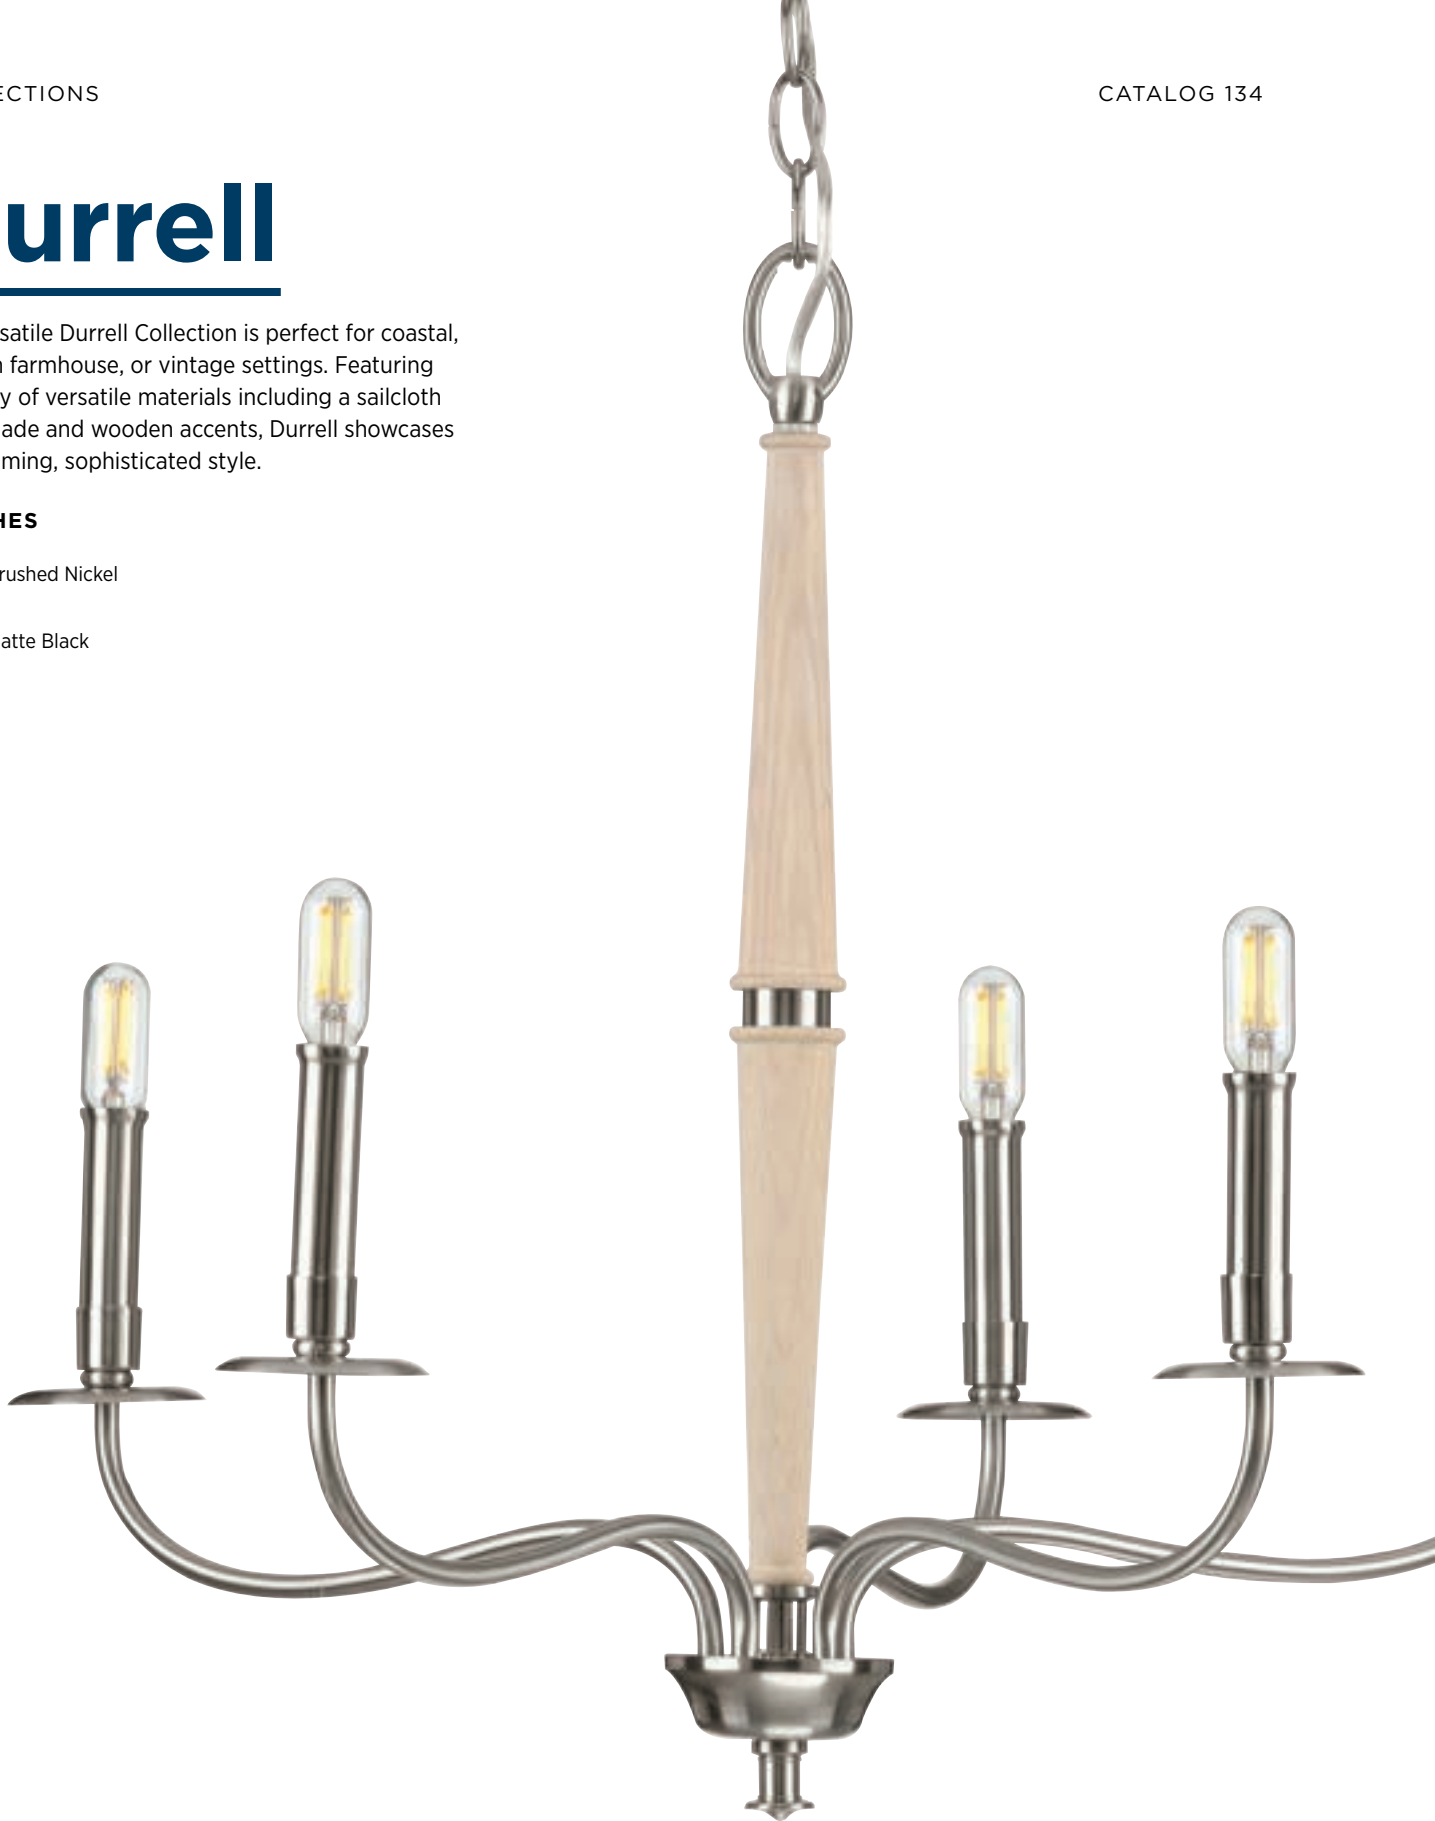

Durrell

The versatile Durrell Collection is perfect for coastal, modern farmhouse, or vintage settings. Featuring a variety of versatile materials including a sailcloth linen shade and wooden accents, Durrell showcases a welcoming, sophisticated style.

FINISHES

009 Brushed Nickel

031 Matte Black