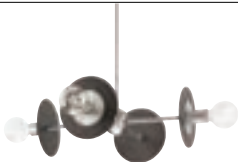

TRIMBLE
Brushed Bronze

TRIMBLE
Matte Black

TRIMBLE
Brushed Bronze

TRIMBLE
Matte Black

TURNBURY
Galvanized Finish

PENDANTS

ADAGIO
Matte Black

ASSEMBLY HALL
Antique Bronze