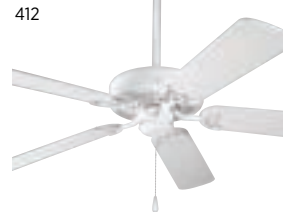

AIRPRO® ENERGY STAR
White