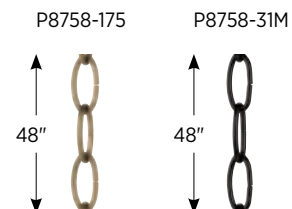

- 10 feet of 9 gauge chain permits installation of large chain-hung fixtures on high ceilings.
- Maximum fixture weight – 50 lbs.

- **P8758-163** Vintage Brass
- **P8758-175** Distressed Brass
- **P8758-196** Aged Bronze
- **P8758-31M** Matte Black