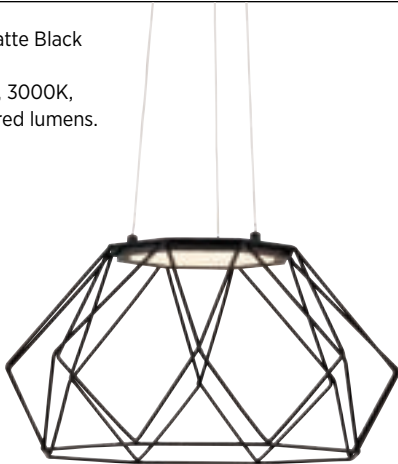

P500319-031-30 Matte Black
18" dia., 9.28" ht.
28w integrated LED, 3000K,
90 CRI, 2067 delivered lumens.

P350229-31M-30 Matte Black
18" dia., 8" ht.
30w integrated LED, 3000K,
90 CRI, 1872 delivered lumens.