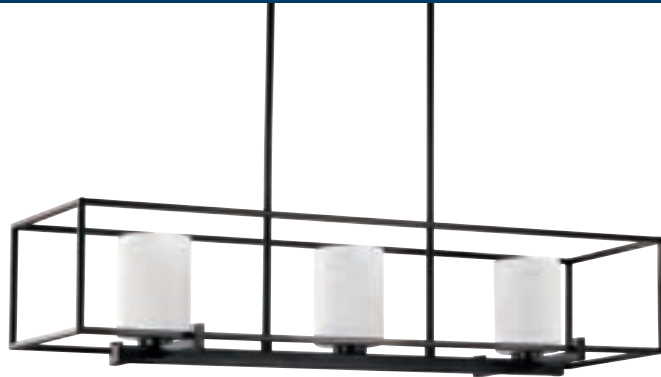

Chadwick

P400225-031 Matte Black
40" L, 12" W., 8.75" ht.
3 medium base, 100w max.