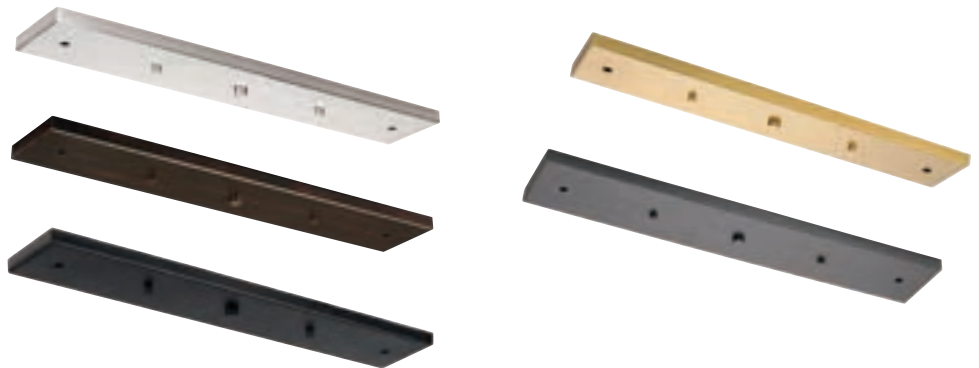

THREE-LIGHT LINEAR

1. **P8404-09** Brushed Nickel
   - **P8404-20** Antique Bronze
   - **P8404-31M** Matte Black
   - **P8404-109** Brushed Bronze
   - **P8404-143** Graphite
- 23.25" L, 4.25" W., 0.75" ht.