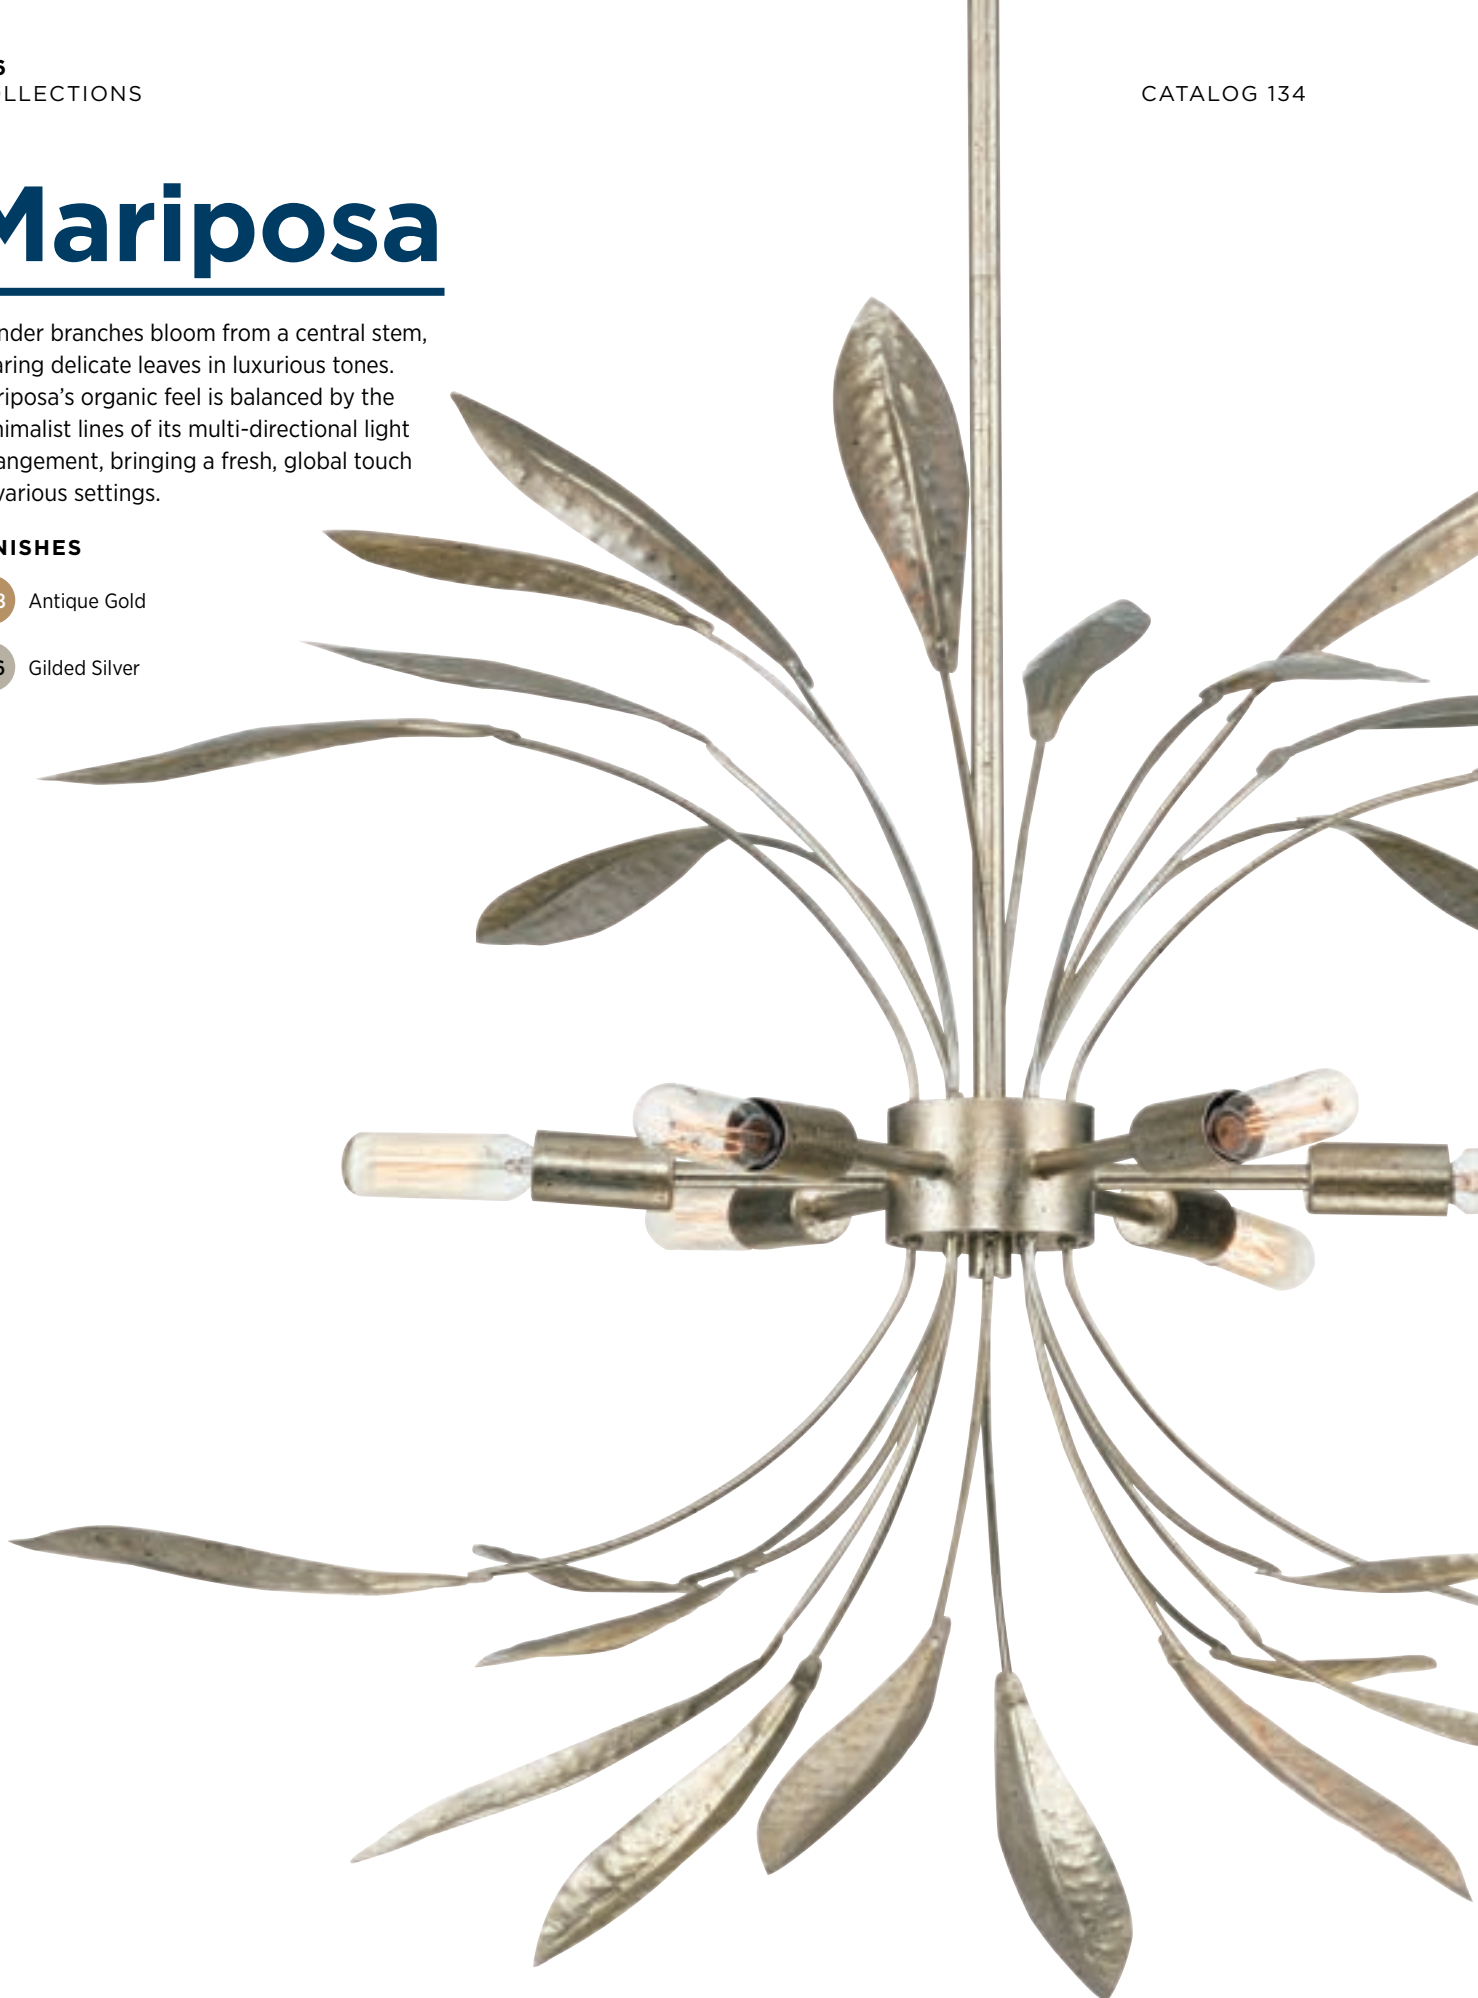

Mariposa

Slender branches bloom from a central stem, bearing delicate leaves in luxurious tones. Mariposa's organic feel is balanced by the minimalist lines of its multi-directional light arrangement, bringing a fresh, global touch to various settings.

FINISHES

168 Antique Gold

176 Gilded Silver