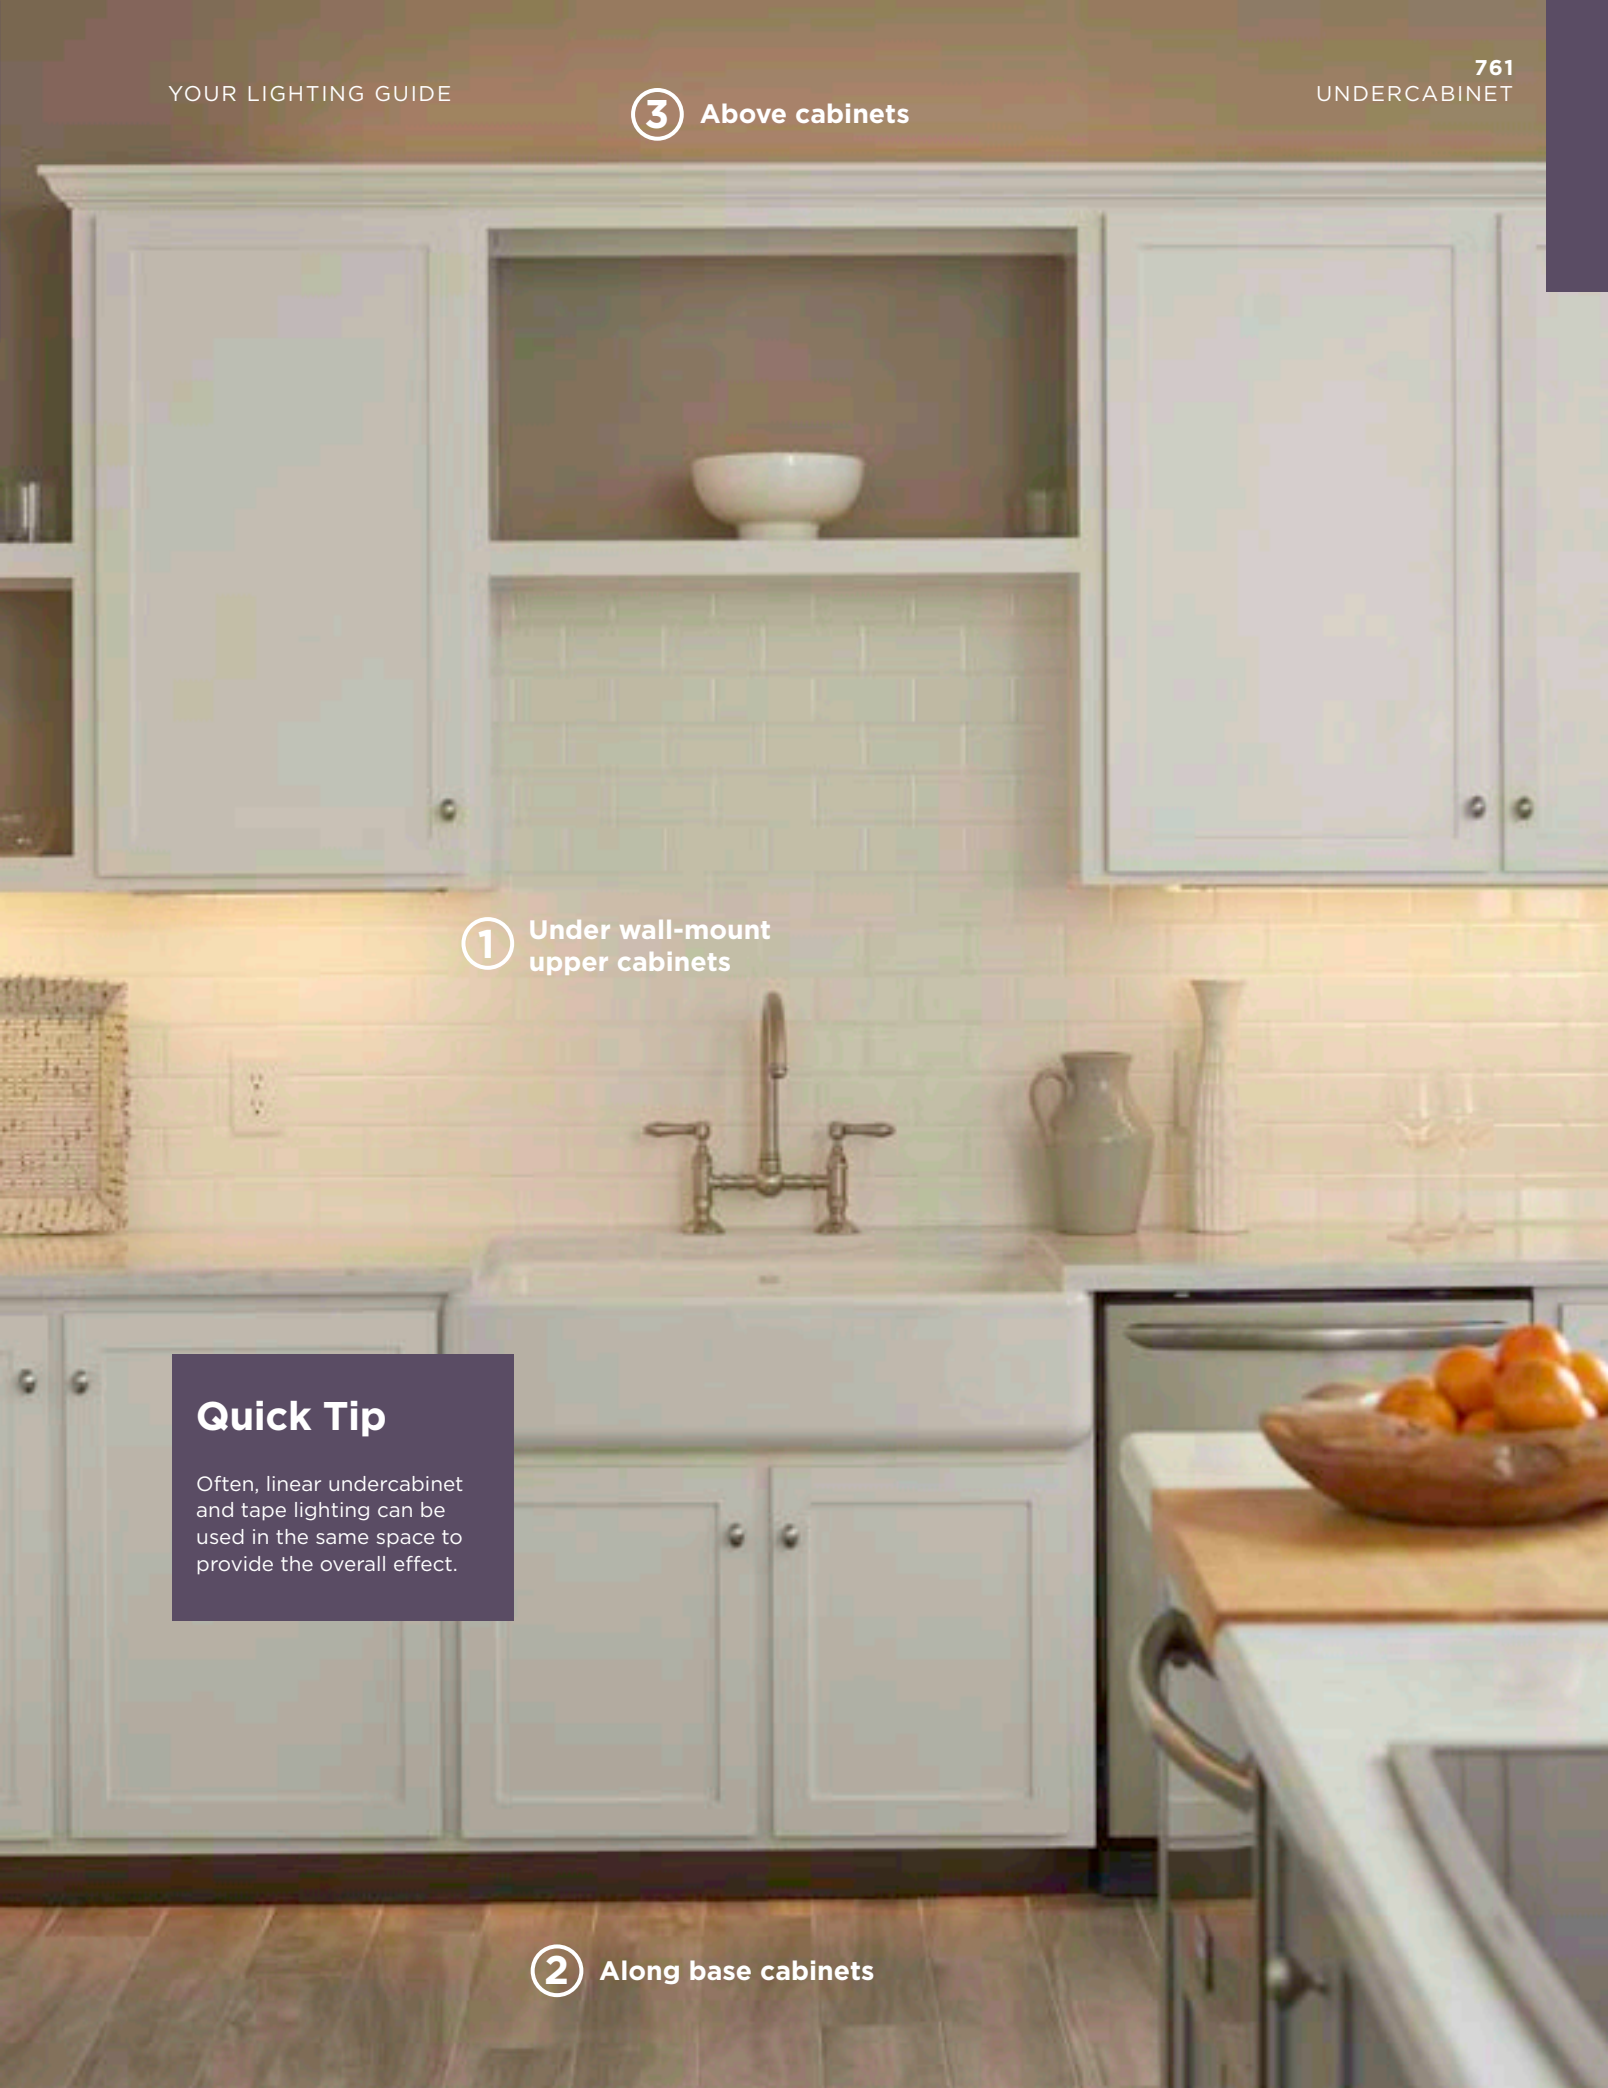

1 Under wall-mount upper cabinets

Quick Tip

Often, linear undercabinet and tape lighting can be used in the same space to provide the overall effect.

2 Along base cabinets