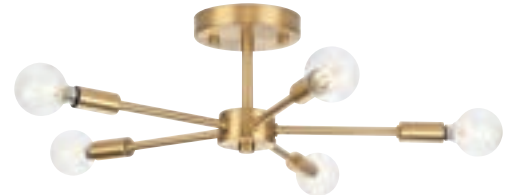

P350219-109 Brushed Bronze
16" dia., 5.62" ht.
5 candelabra base, 60w max.