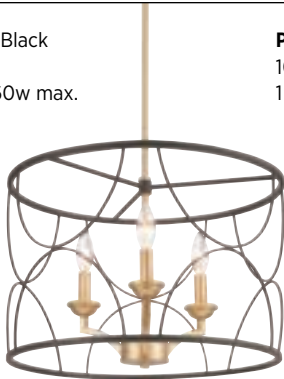

P400177-031 Matte Black
18.12" dia., 12" ht.
3 candelabra base, 60w max.

P500176-031 Matte Black
10" dia., 11.12" ht.
1 medium base, 75w max.