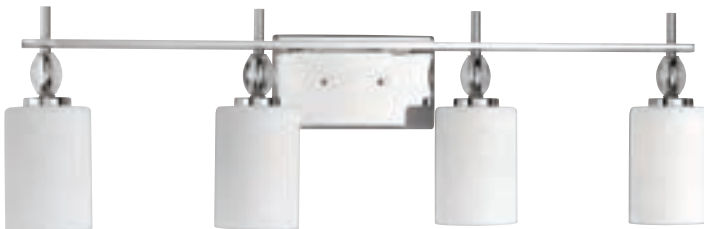

P2777-15 Polished Chrome
33.87" W., 10.12" ht.
4 medium base, 100w max.