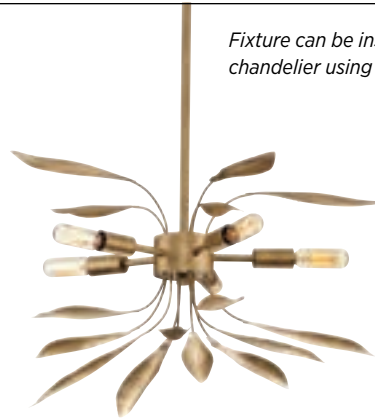

P350210-168 Antique Gold
20" dia., 8.37" ht.
5 candelabra base, 60w max.

*Fixture can be installed as a
chandelier using included hardware.*

Thorpe

A softer, playful ambiance is brought to mid-century design with the Thorpe Collection, whose starburst form is reinvented by a rustic twist on the space-age style.