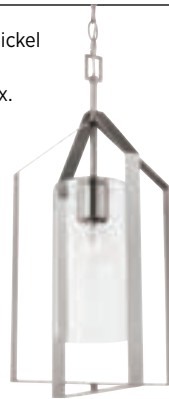

P500431-009 Brushed Nickel
12" sq., 22.5" ht.
1 medium base, 100w max.

P500433-009 Brushed Nickel
12" sq., 22.5" ht.
1 medium base, 100w max.