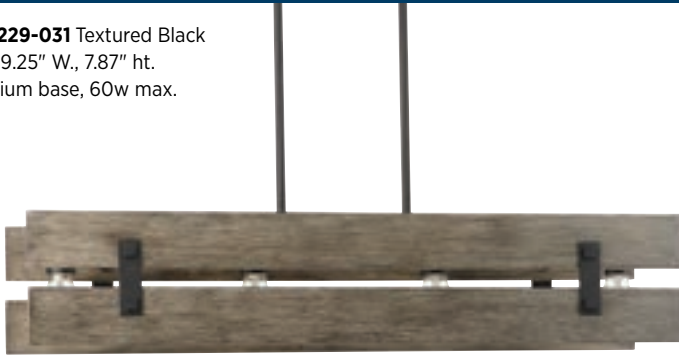

Hemsworth

P400229-031 Textured Black
36" L, 9.25" W., 7.87" ht.
4 medium base, 60w max.