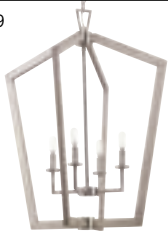

GATHER
Brushed Nickel

GALLOWAY
Brushed Nickel

199