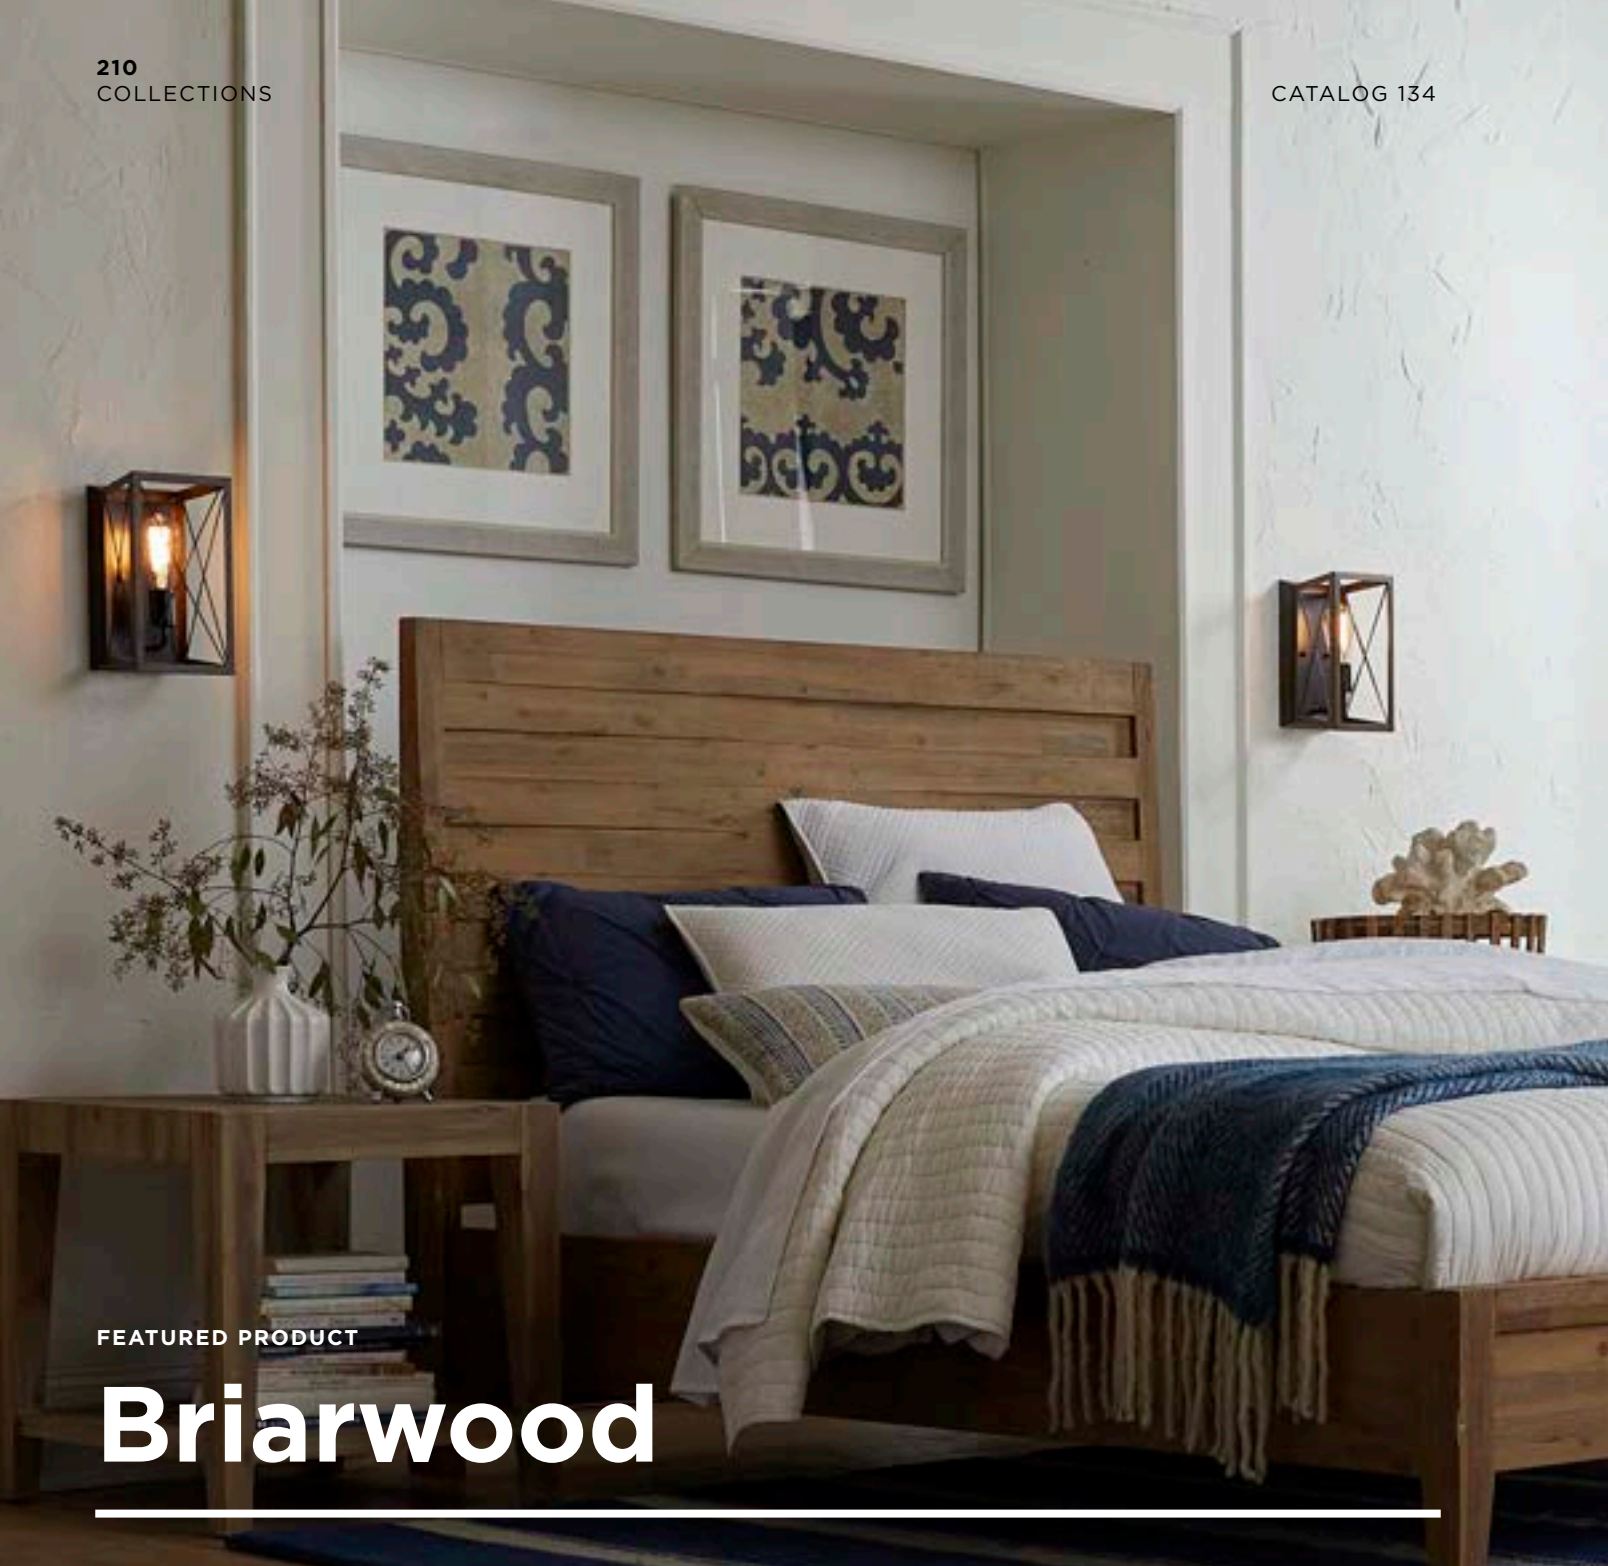

FEATURED PRODUCT

Briarwood

Wood tones, natural textures, and calming colors from nature are some of the forms and materials used to create a warm organic feel in the bedroom. The various faux wood finishes on the popular Briarwood Collection fixtures showcase a classic windowpane design and lend a charmingly organic look that elevates the aesthetic.

STYLE YOUR ROOM

Find inspiration for your next project on [progresslighting.com](https://www.progresslighting.com)