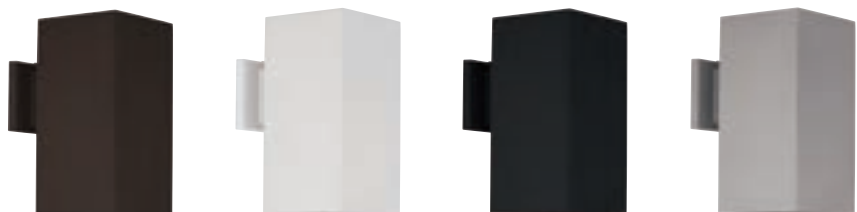

All fixtures:

Wall Mounted Up & Down Cylinders

3" Round Aluminum Cylinders

- 020 Antique Bronze
- 030 White
- 143 Graphite
- 147 Satin Nickel

P563001-020-30K Antique Bronze
P563001-030-30K White
P563001-143-30K Graphite
P563001-147-30K Satin Nickel
 5.5" W., 8.25" ht.
 24w integrated LED, 3000K,
 90 CRI, 1800 delivered lumens..