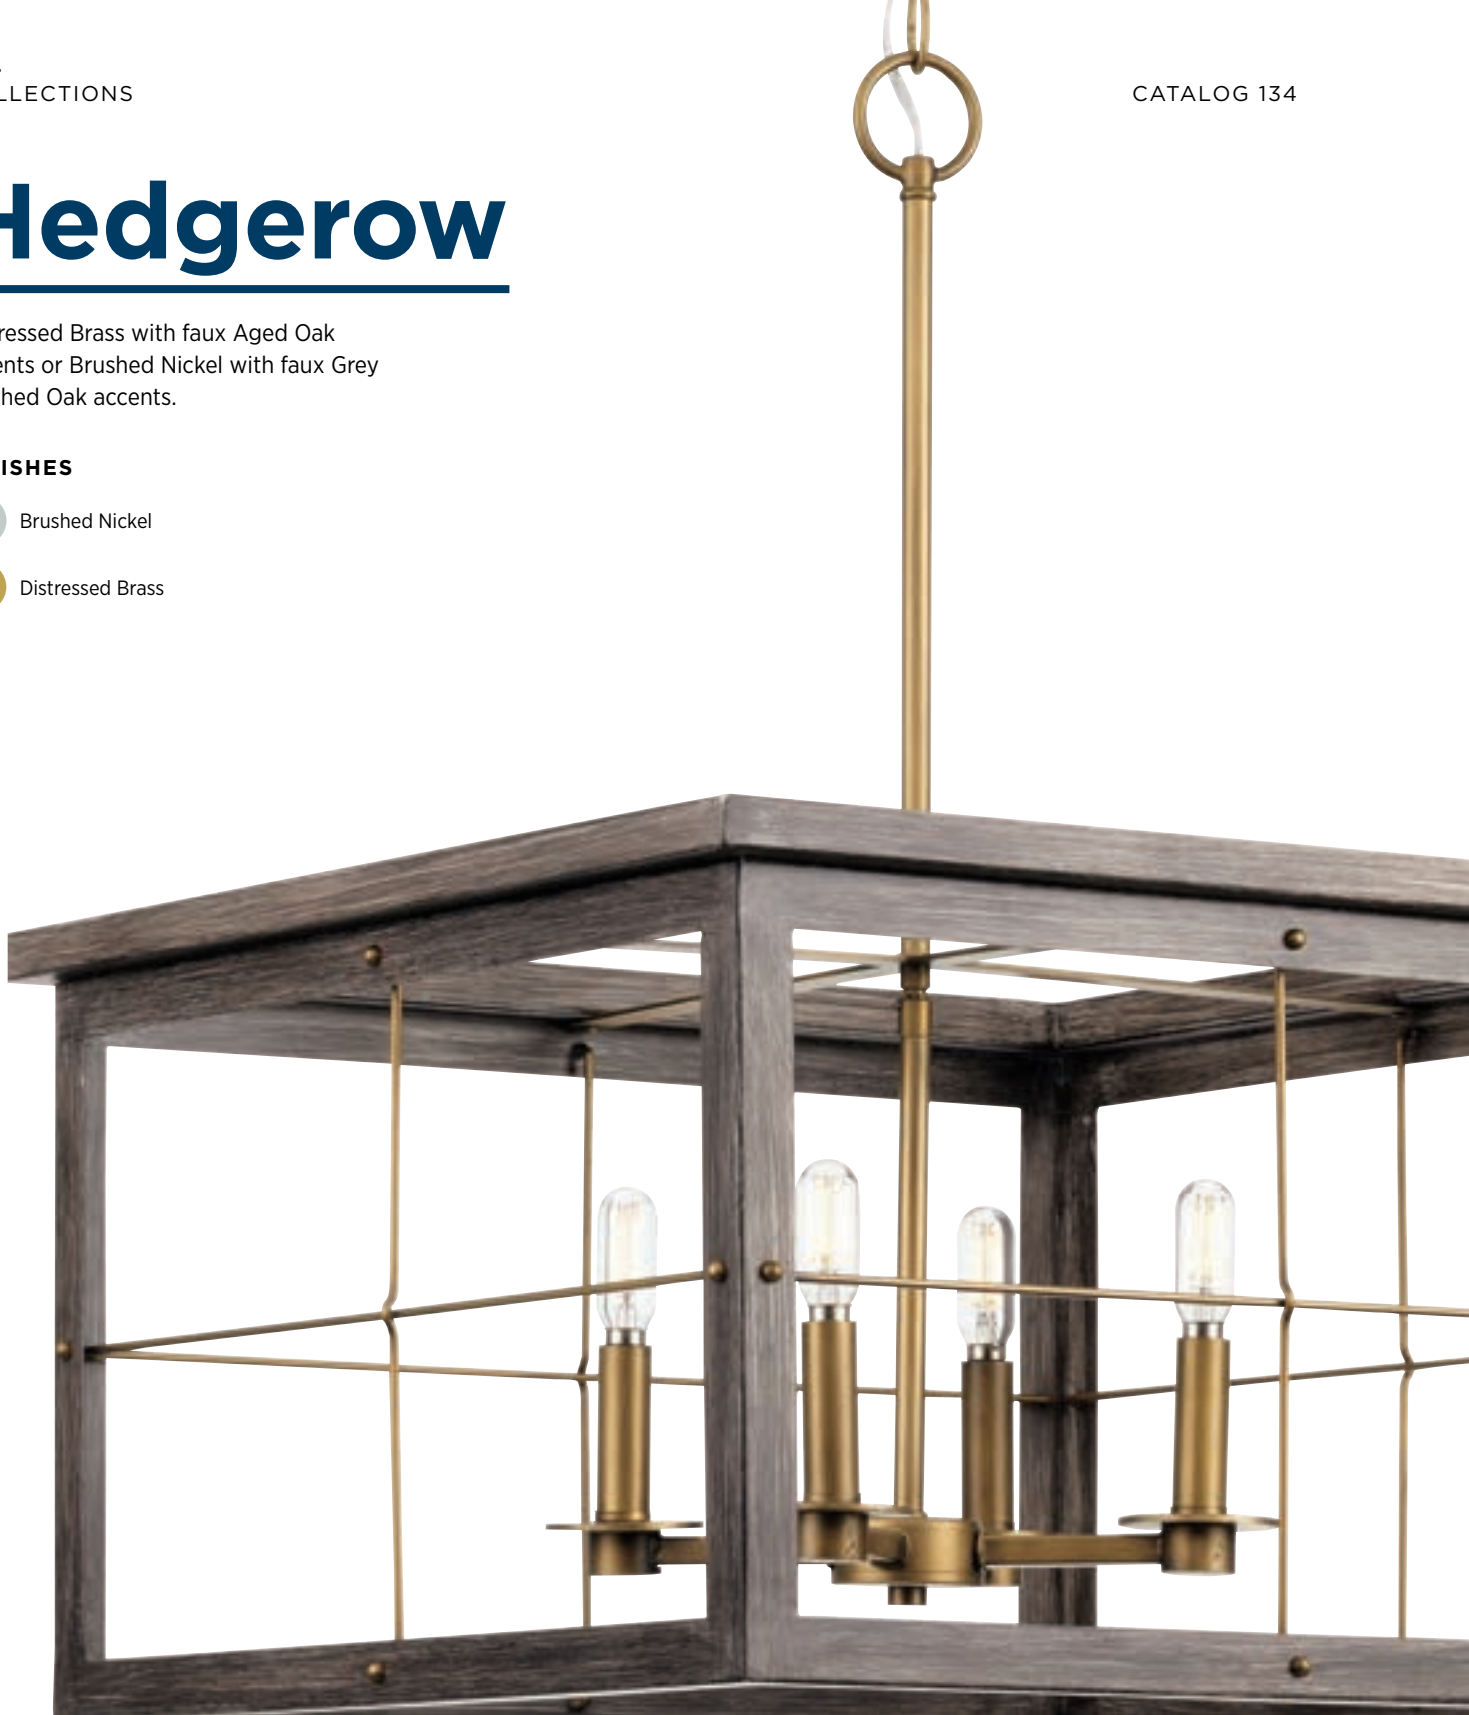

Hedgerow

Distressed Brass with faux Aged Oak accents or Brushed Nickel with faux Grey Washed Oak accents.

FINISHES

009 Brushed Nickel

175 Distressed Brass