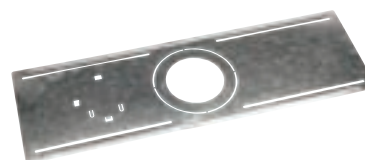

Recessed Downlighting

Everlume® Recessed LED

With a slim profile and using the latest LED technology, Everlume Recessed Downlights offer long lasting, energy saving and high quality illumination to homes and commercial spaces. Its edge-lit surface delivers low glare light. Its crisp white silhouette blends quietly into its surroundings. By eliminating the need for an additional recessed housing, Everlume Recessed Downlights are easily installed into new construction and remodel ceiling applications.

P807000-028-30 Satin White
4.72" dia., 1.13" ht.
10w integrated LED, 3000K,
90 CRI, 825 lumens

P807001-028-30 Satin White
7.16" dia., 1" ht.
12w integrated LED, 3000K,
90 CRI, 950 lumens

P807002-028-CS Satin White
7.16" dia., 1" ht.
12w integrated LED, 2700K,
3000K, 3500K, 4000K, 5000K,
90 CRI, 825 lumens (at 3000K)

5-CCT SELECTABLE	2700K
	3000K
	3500K
	4000K
	5000K

2700K Warm White   **3000K** Soft White   **3500K** Bright White   **4000K** Cool White   **5000K** Daylight

P807003-028-30 Satin White
7.16" dia., 1.81" ht.
12w integrated LED, 3000K
90 CRI, 925 lumens

P860062-000
26" L., 8.37" W.
New construction
mounting accessory