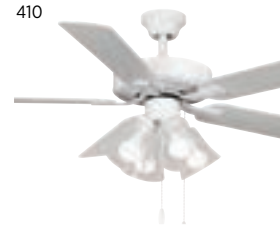

AIRPRO®
White