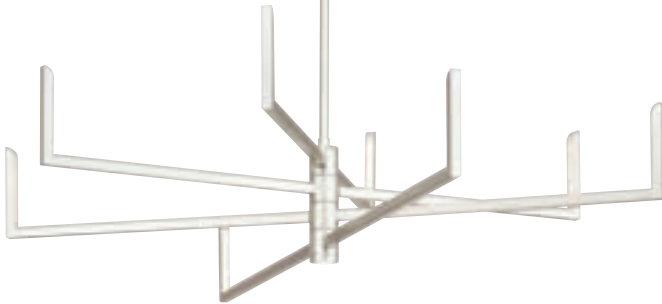

Pivot LED

P400261-186-30 Burnished Nickel
40" dia., 10" ht.
29w integrated LED, 3000K,
90 CRI, 1305 delivered lumens.

P400261-031-30 Matte Black
40" dia., 10" ht.
29w integrated LED, 3000K,
90 CRI, 1305 delivered lumens.