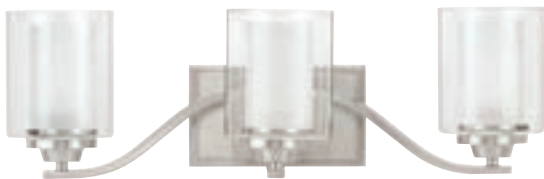

P300121-143

*P300122-009 Brushed Nickel
P300122-143 Graphite
23.37" W., 7.37" ht.
3 medium base, 75w max.