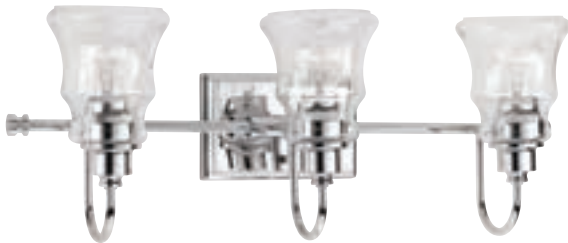

P300138-015 Polished Chrome
15.37" W., 9.25" ht.
2 medium base, 60w max.

P300140-015 Polished Chrome
33.37" W., 9.25" ht.
4 medium base, 60w max.

P300137-015 Polished Chrome
5" W., 9.25" ht., 7.37" D.
1 medium base, 60w max.