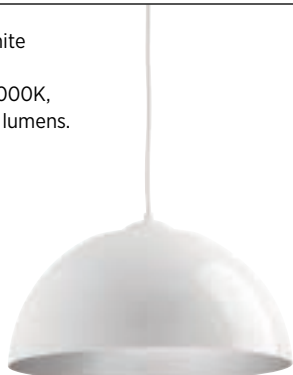

P5341-3030K9 White
16" dia., 8.87" ht.
17w LED module 3000K,
90 CRI, 1211 source lumens.