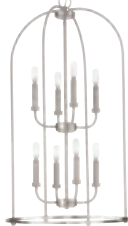

PARKHURST
Brushed Bronze

189