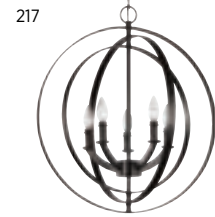

EQUINOX
Matte Black