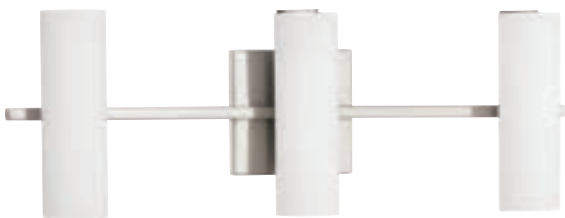

Colonnade LED

Etched white glass.

FINISHES

- 009 Brushed Nickel
- 015 Polished Chrome

P300186-009-30

*P300187-009-30 Brushed Nickel
P300187-015-30 Polished Chrome
22" W., 7.5" ht.
28.5w integrated LED, 3000K,
90 CRI, 1500 delivered lumens.

P300186-009-30 Brushed Nickel
*P300186-015-30 Polished Chrome
13.25" W., 7.5" ht.
19w integrated LED, 3000K,
90 CRI, 1000 delivered lumens.

P300185-009-30 Brushed Nickel
*P300185-015-30 Polished Chrome
4.75" W., 7.5" ht., 5.43" D.
9.5w integrated LED, 3000K,
90 CRI, 500 delivered lumens.

*P300188-009-30 Brushed Nickel
P300188-015-30 Polished Chrome
31.37" W., 7.5" ht.
38w integrated LED, 3000K,
90 CRI, 2000 delivered lumens.

*Shown in finish
All fixtures:

Search the product number on progresslighting.com for full product details